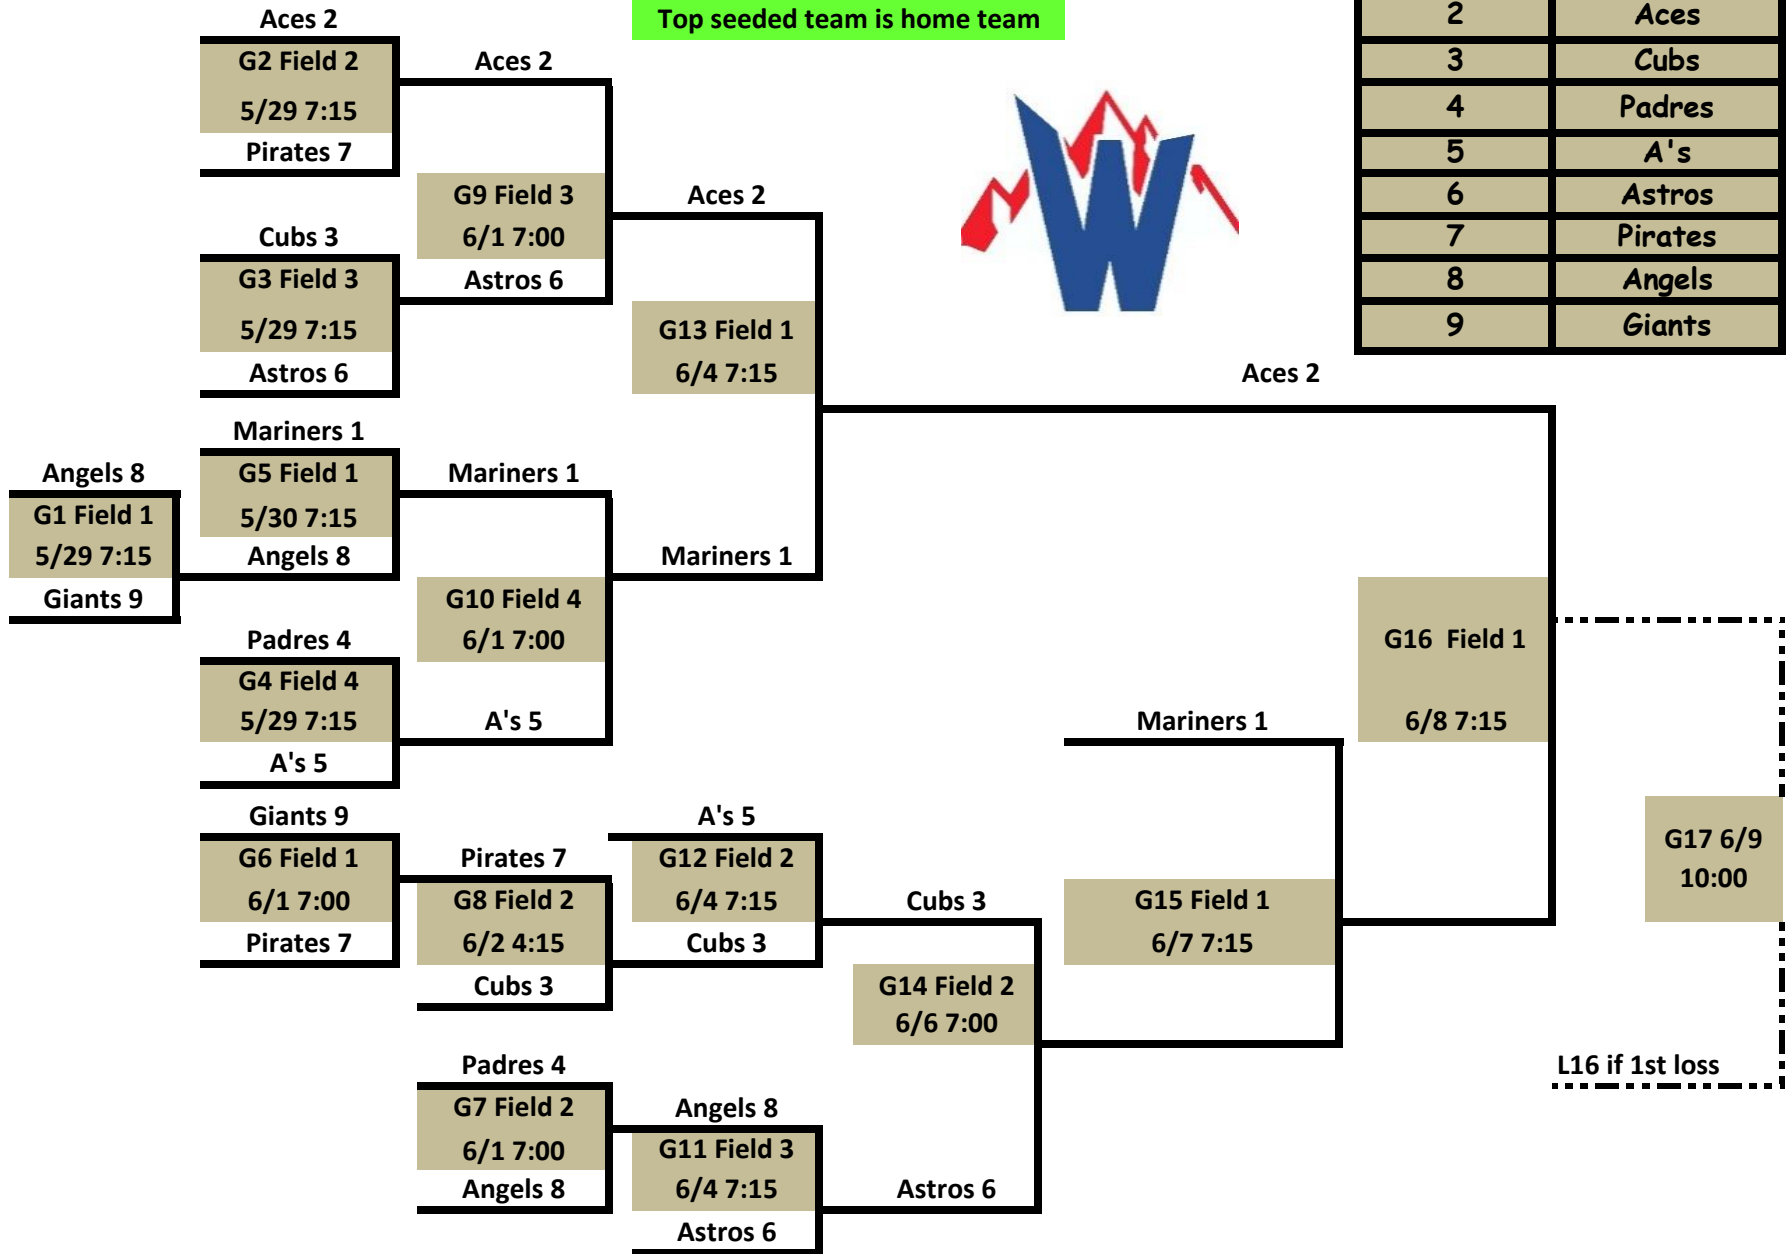

2018 MAJORS DOUBLE ELIM. PLAYOFFS

Seed	Majors
1	Mariners
2	Aces
3	Cubs
4	Padres
5	A's
6	Astros
7	Pirates
8	Angels
9	Giants

Top seeded team is home team

L16 if 1st loss