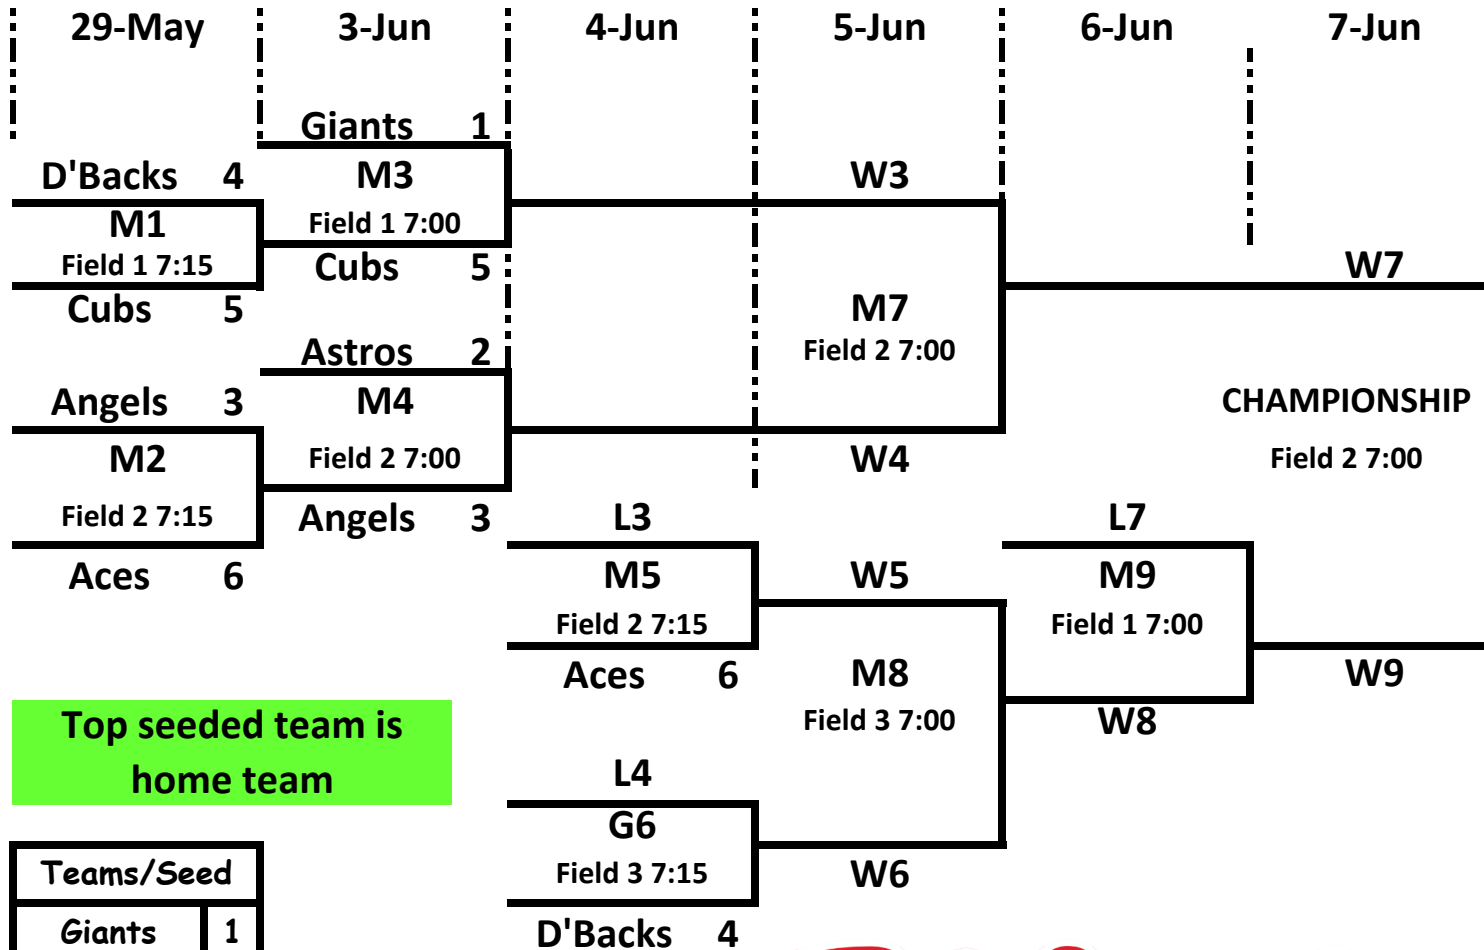

2019 MAJORS DOUBLE ELIM. PLAYOFFS

Top seeded team is home team

Teams/Seed	
Giants	1
Astros	2
Angels	3
D'Backs	4
Cubs	5
Aces	6

Washoe