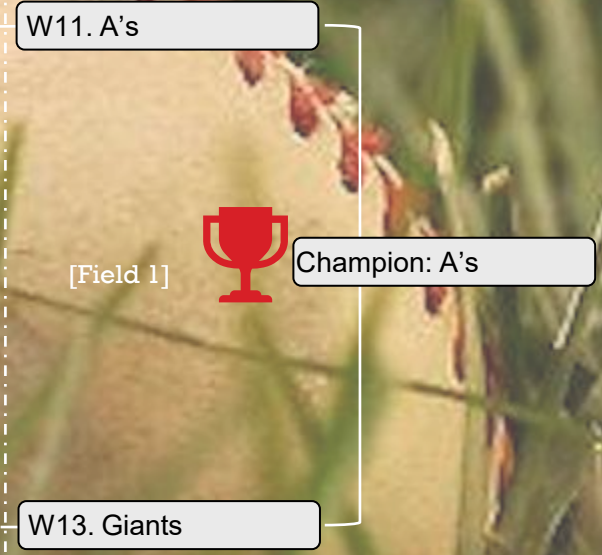

W9. Dodgers

[Field 2] Game 12

W10. Cubs

L11. A's

[Field 2] Game 13

W12. Dodgers

W11. Rays

W13. A's

Champion: Rays

**Team/Seed**

- 1. Rays
- 2. Giants
- 3. Cubs
- 4. Marlins
- 5. Padres
- 6. As
- 7. Nationals
- 8. Dodgers

Top Seed is Home

**Tue 31 May**  
7:00 pm

**Thur 2 June**  
6:30 pm

**Sat 4 June**  
11:00 am

**Mon 6 June**  
6:30pm

**Tue 7 June**  
6:30pm

**Wed 8 June**  
6:30pm

**SEMIFINAL**

**CHAMPIONSHIP**

**Team/Seed**

- 1. Nationals
- 2. Rays
- 3. Giants
- 4. Padres
- 5. A's
- 6. Rangers
- 7. Dodgers
- 8. Cubs

Top Seed is Home