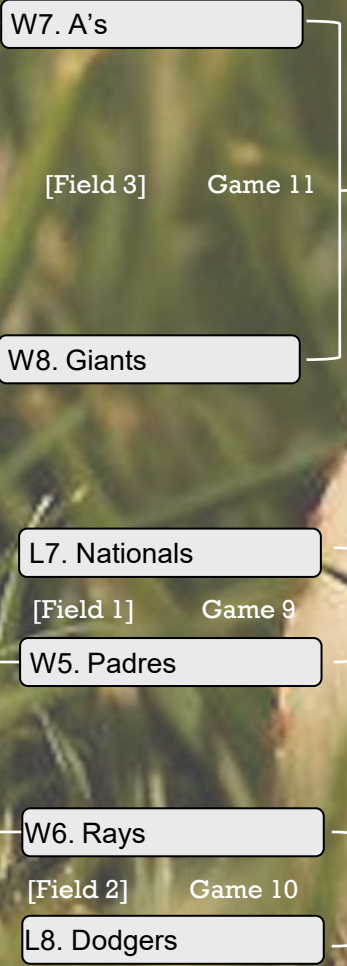

Champion: Rays

**Team/Seed**

- 1. Rays
- 2. Giants
- 3. Cubs
- 4. Marlins
- 5. Padres
- 6. As
- 7. Nationals
- 8. Dodgers

Top Seed is Home

**Tue 31 May**  
7:00 pm

**Thur 2 June**  
6:30 pm

**Sat 4 June**  
11:00 am

**Mon 6 June**  
6:30pm

**Tue 7 June**  
6:30pm

**Wed 8 June**  
6:30pm

**SEMIFINAL**

**CHAMPIONSHIP**

**Team/Seed**

- 1. Nationals
- 2. Rays
- 3. Giants
- 4. Padres
- 5. A's
- 6. Rangers
- 7. Dodgers
- 8. Cubs