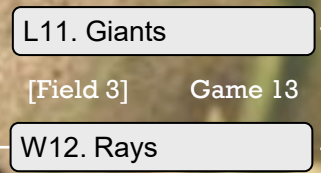

W9. Dodgers

[Field 2] Game 12

W10. Cubs

L11. A's

[Field 2] Game 13

W12. Dodgers

W11. Rays

W13. A's

Champion: Rays

**Team/Seed**

- 1. Rays
- 2. Giants
- 3. Cubs
- 4. Marlins
- 5. Padres
- 6. As
- 7. Nationals
- 8. Dodgers

Top Seed is Home

**Tue 31 May**  
7:00 pm

**Thur 2 June**  
6:30 pm

**Sat 4 June**  
11:00 am

**Mon 6 June**  
6:30pm

**Tue 7 June**  
6:30pm

**Wed 8 June**  
6:30pm

**SEMIFINAL**

**CHAMPIONSHIP**

**Team/Seed**

- 1. Nationals
- 2. Rays
- 3. Giants
- 4. Padres
- 5. A's
- 6. Rangers
- 7. Dodgers
- 8. Cubs