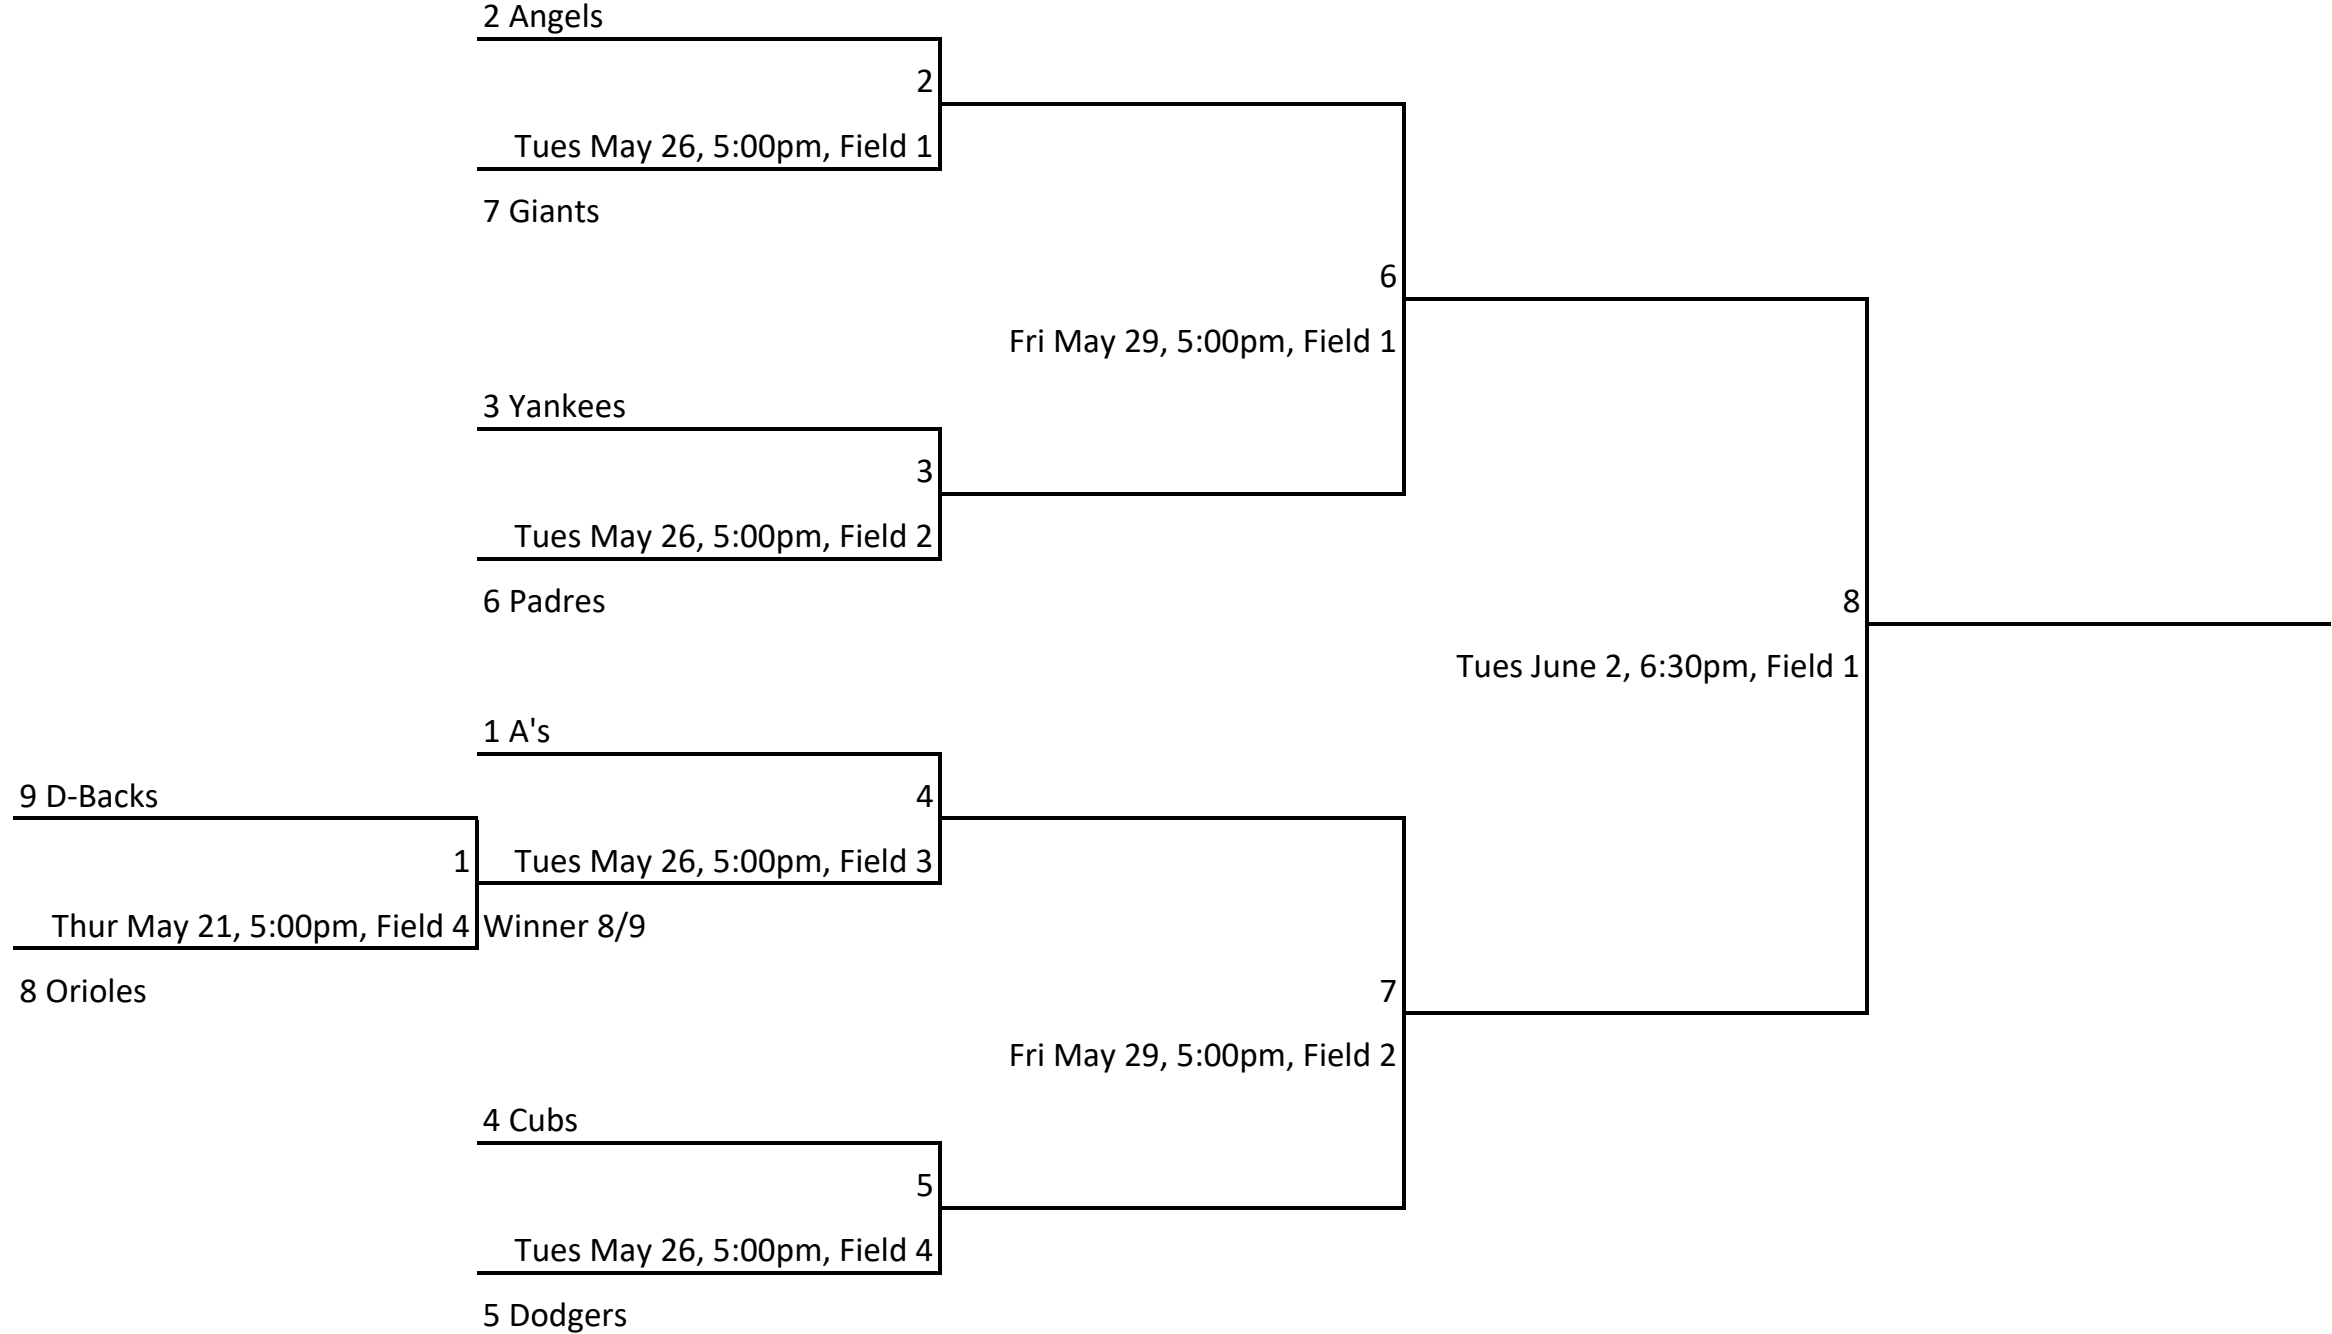

Washoe Little League Majors Baseball

Washoe Little League AAA Baseball

Washoe Little League AA Baseball

Washoe Little League Majors Softball

Washoe Little League Minors Softball