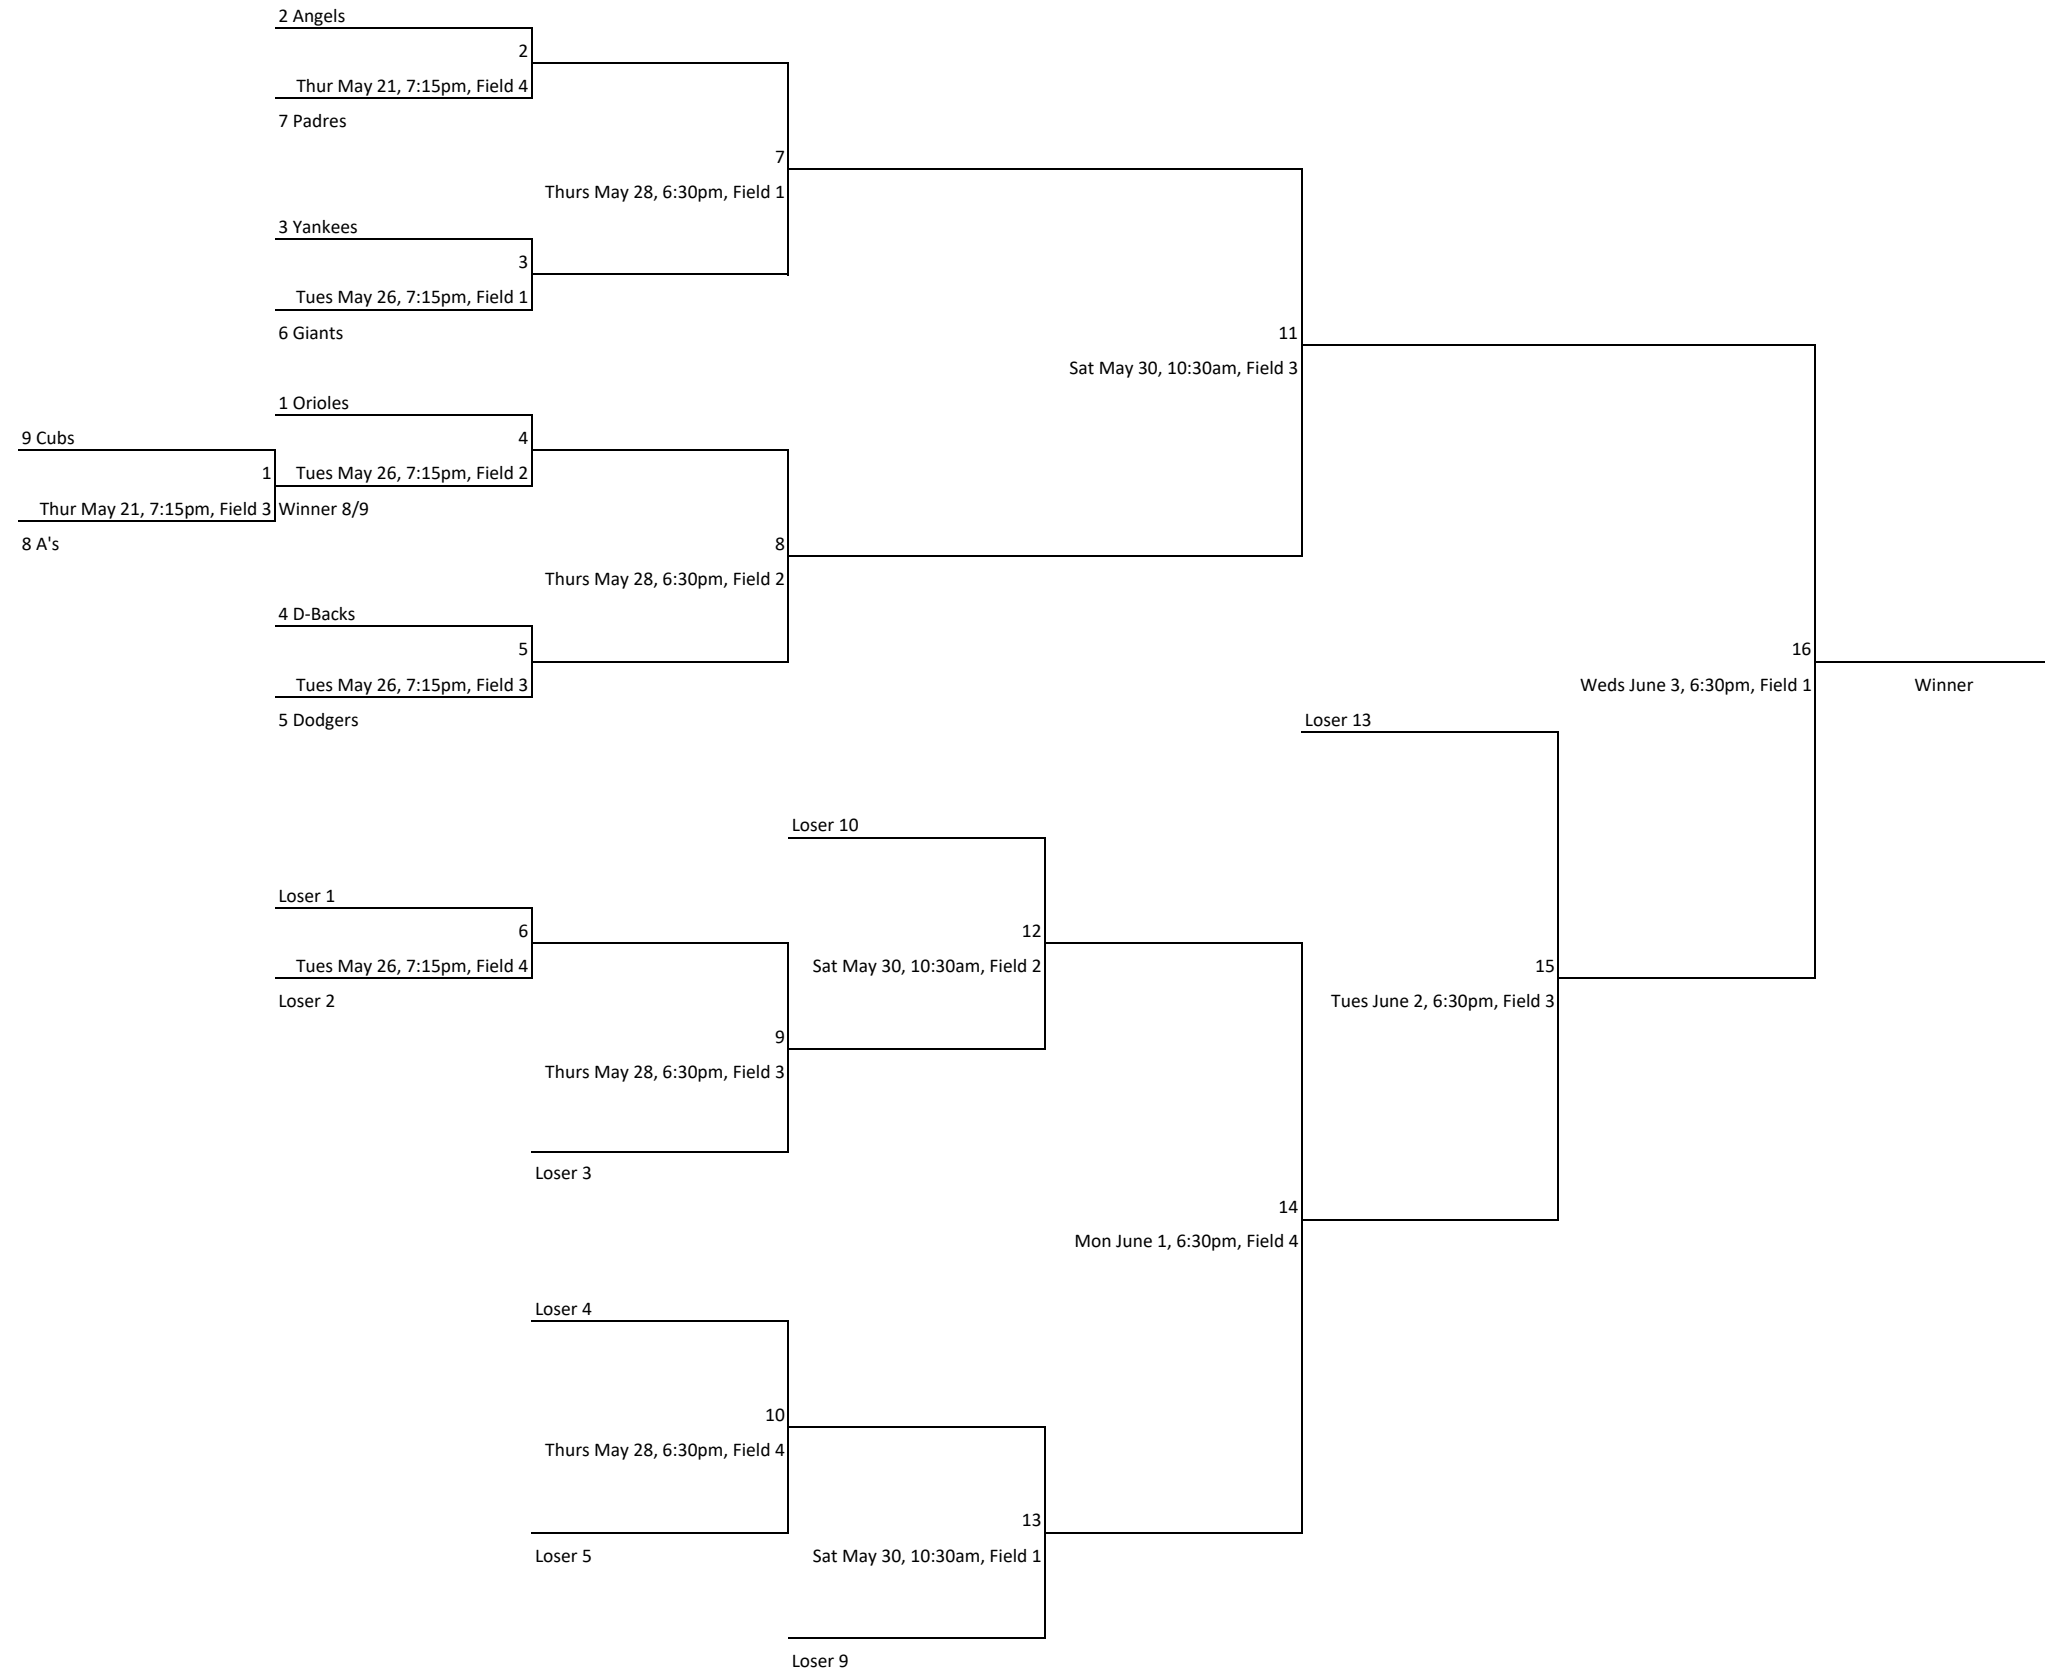

Washoe Little League Majors Baseball

Washoe Little League AAA Baseball

Washoe Little League AA Baseball

Washoe Little League Majors Softball

Washoe Little League Minors Softball