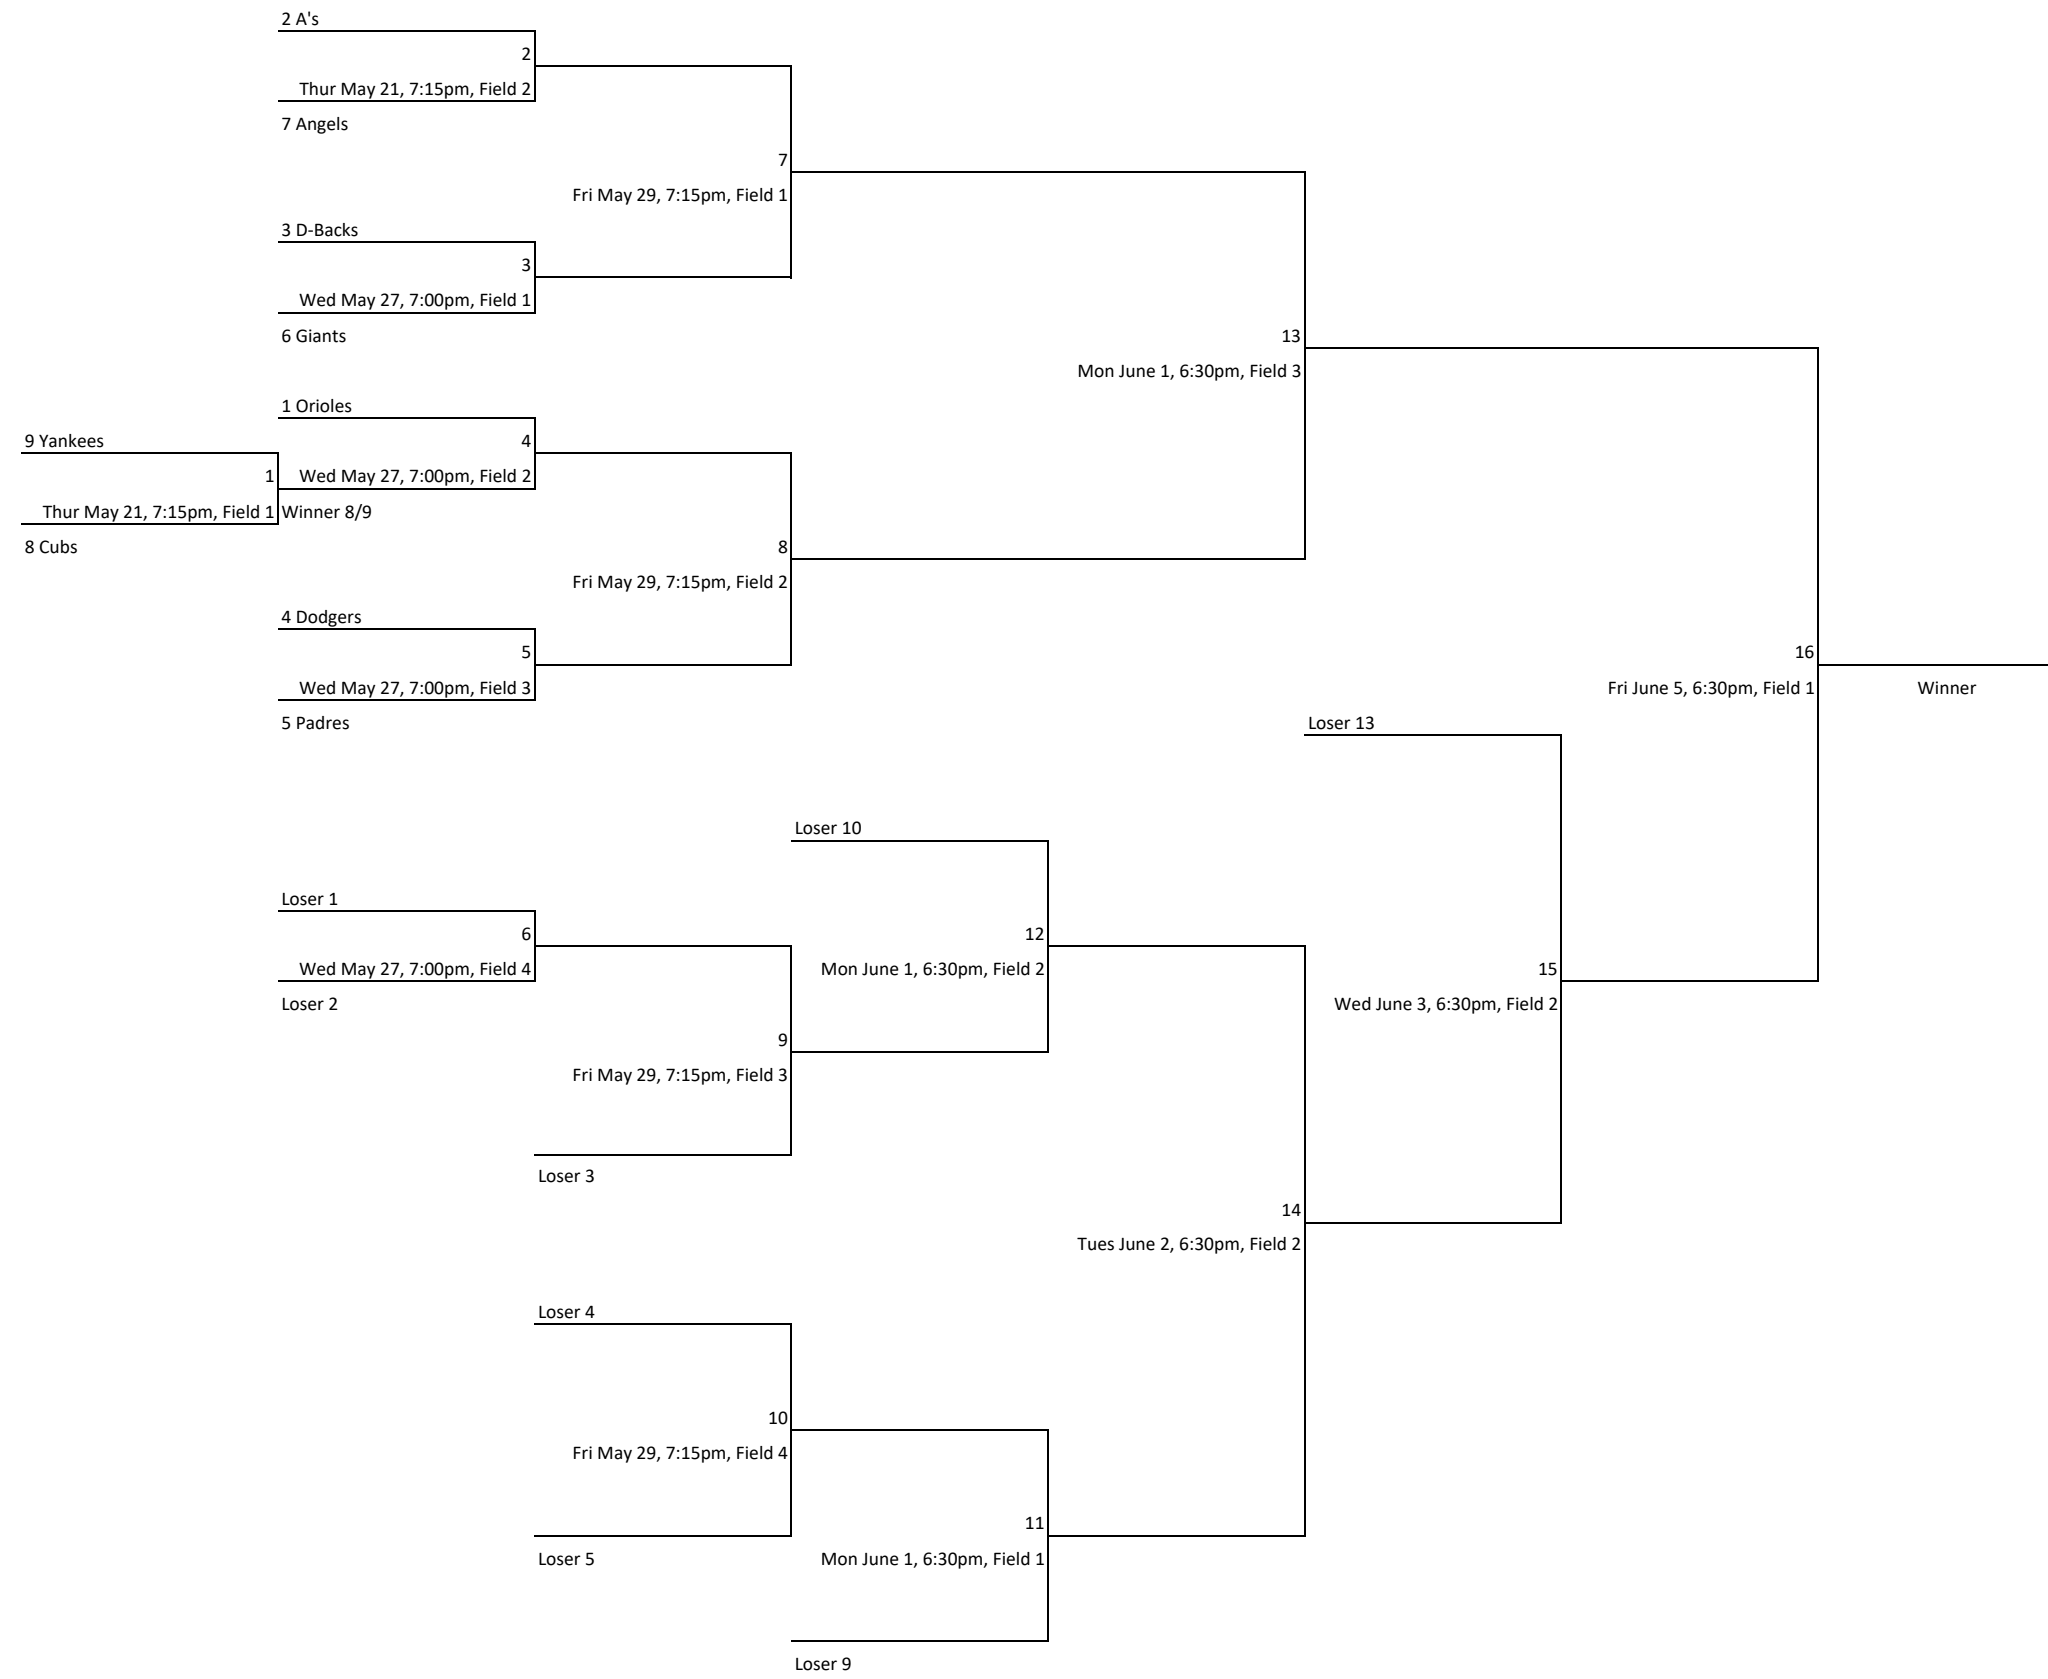

Washoe Little League Majors Baseball

Washoe Little League AAA Baseball

Washoe Little League AA Baseball

Washoe Little League Majors Softball

Washoe Little League Minors Softball