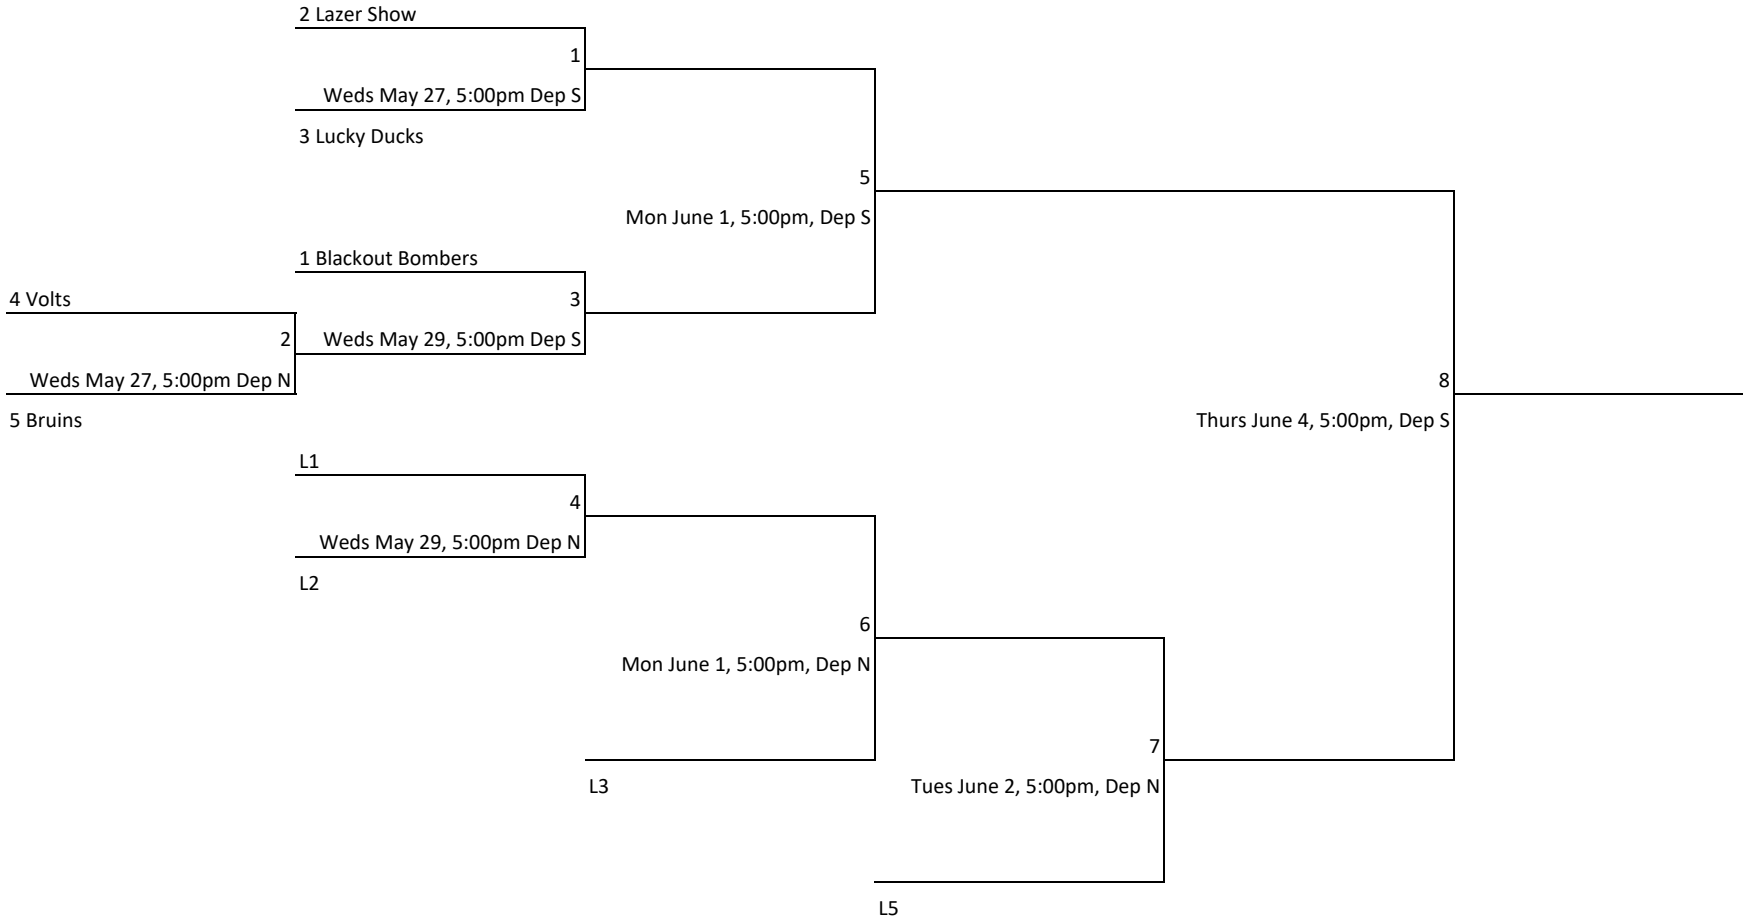

Washoe Little League Majors Baseball

Washoe Little League AAA Baseball

Washoe Little League AA Baseball

Washoe Little League Majors Softball

Washoe Little League Minors Softball