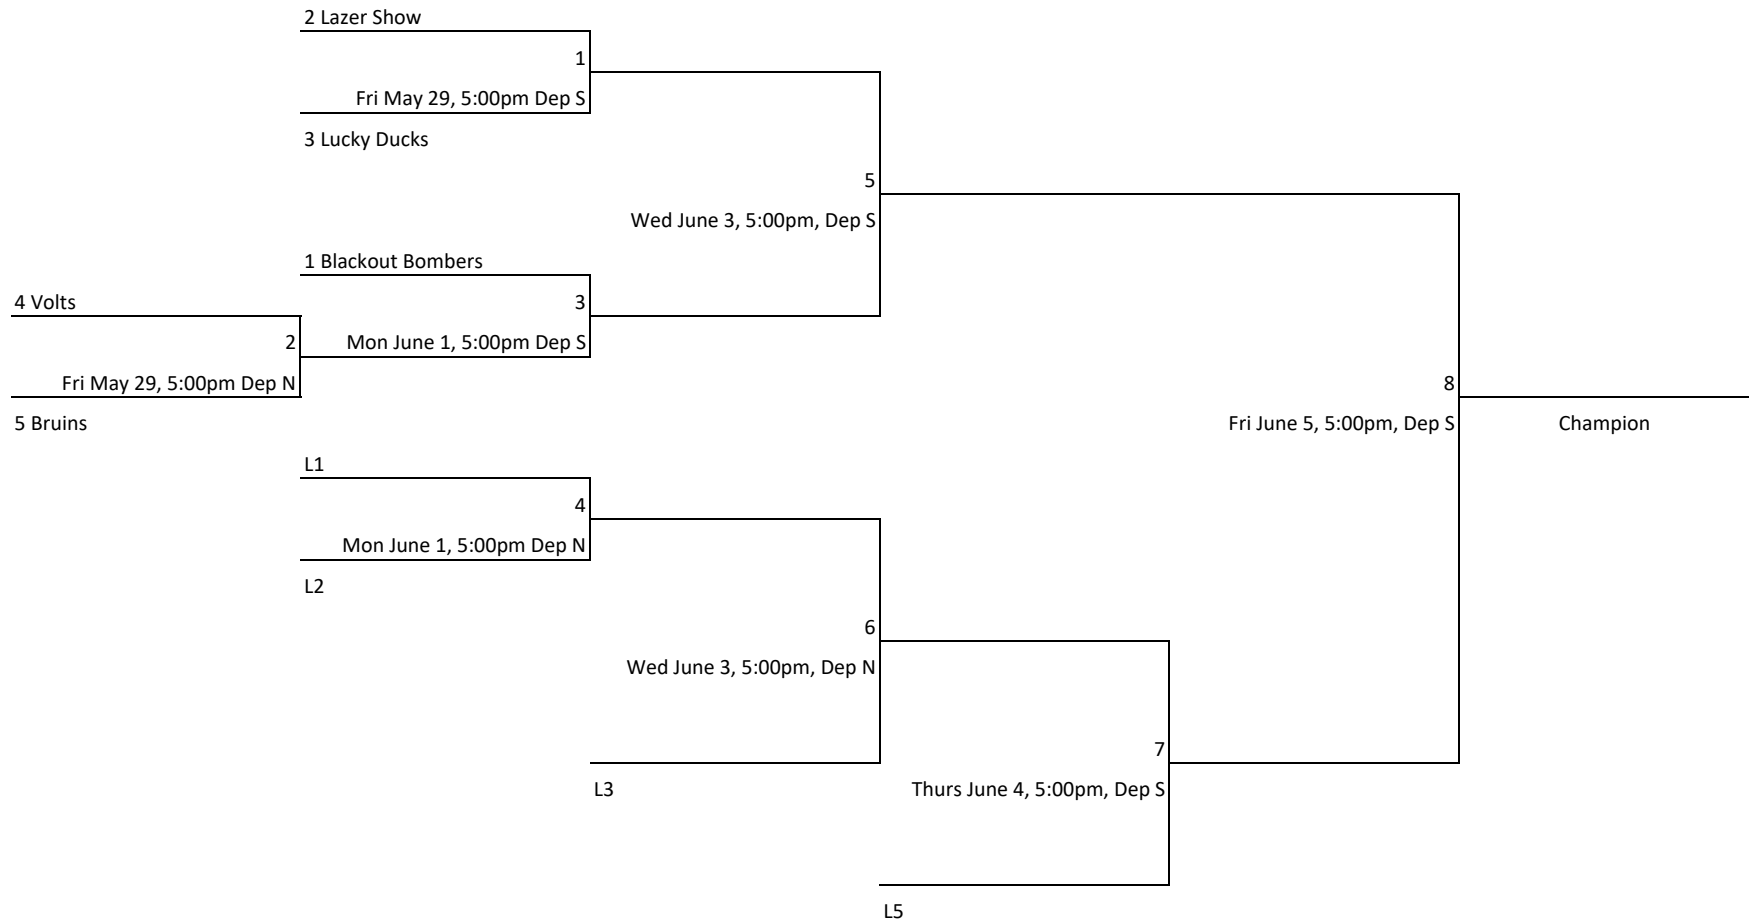

Washoe Little League Majors Baseball

Washoe Little League AAA Baseball

Washoe Little League AA Baseball

Washoe Little League Juniors Baseball

Washoe Little League Majors Softball

Washoe Little League Minors Softball