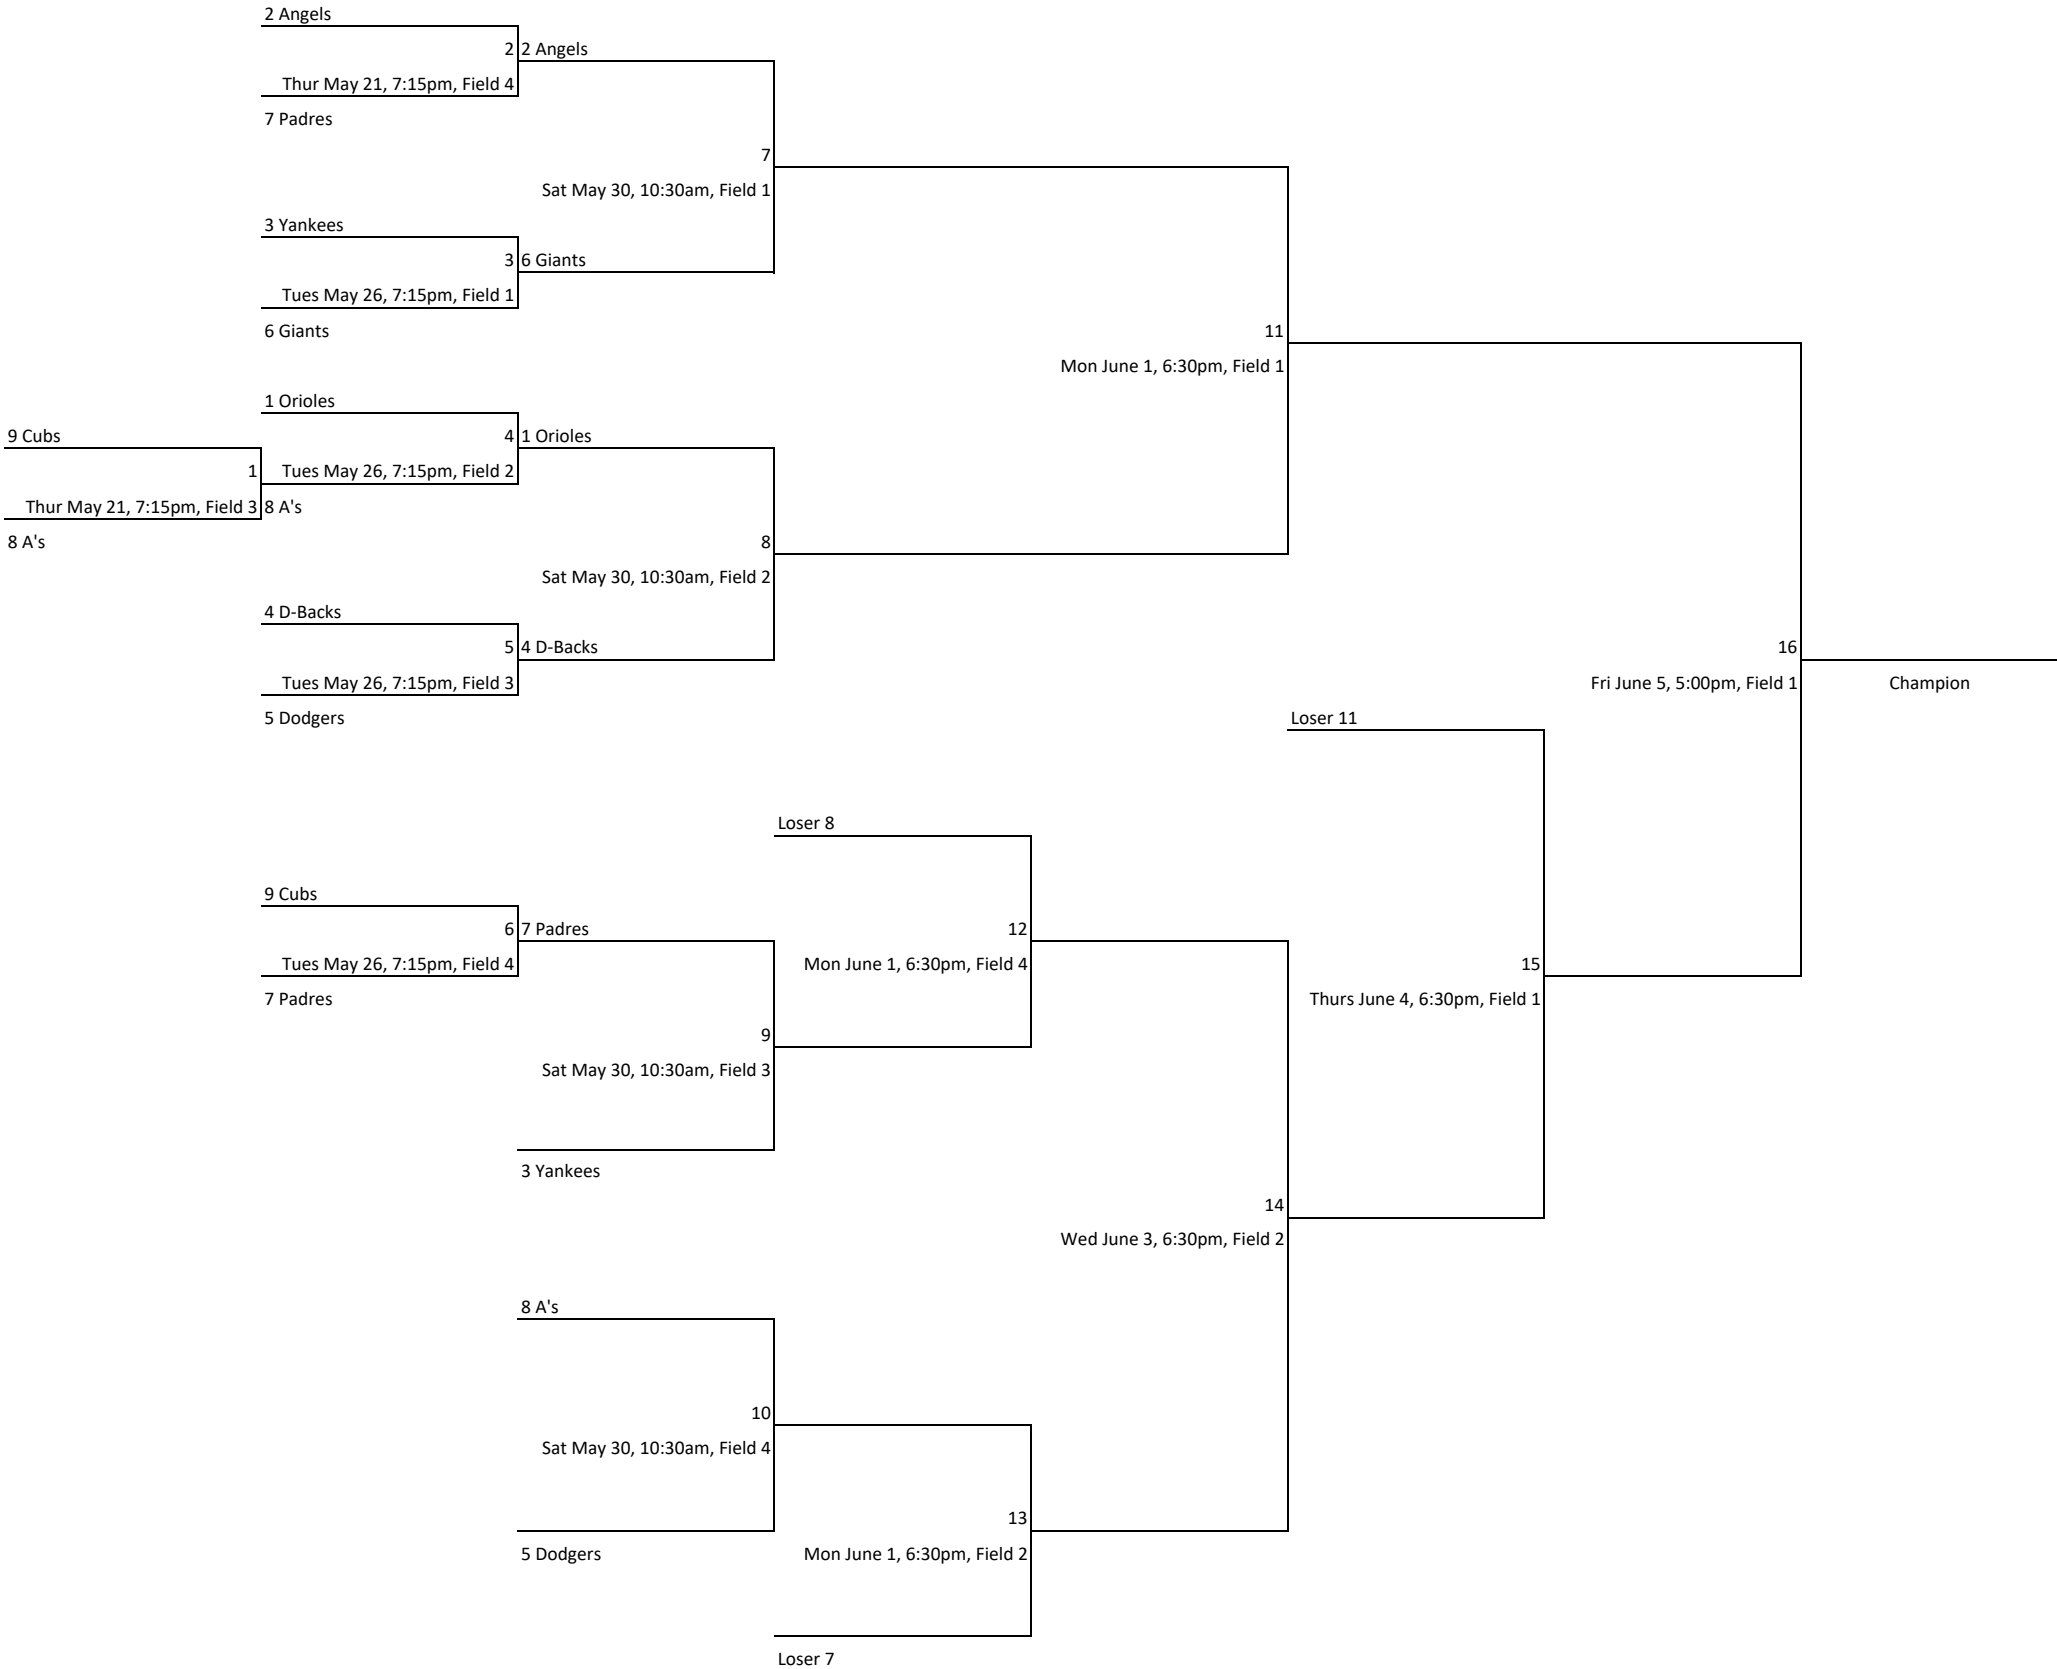

Washoe Little League Majors Baseball

Washoe Little League AAA Baseball

Washoe Little League AA Baseball

Washoe Little League Juniors Baseball

Washoe Little League Majors Softball

Washoe Little League Minors Softball