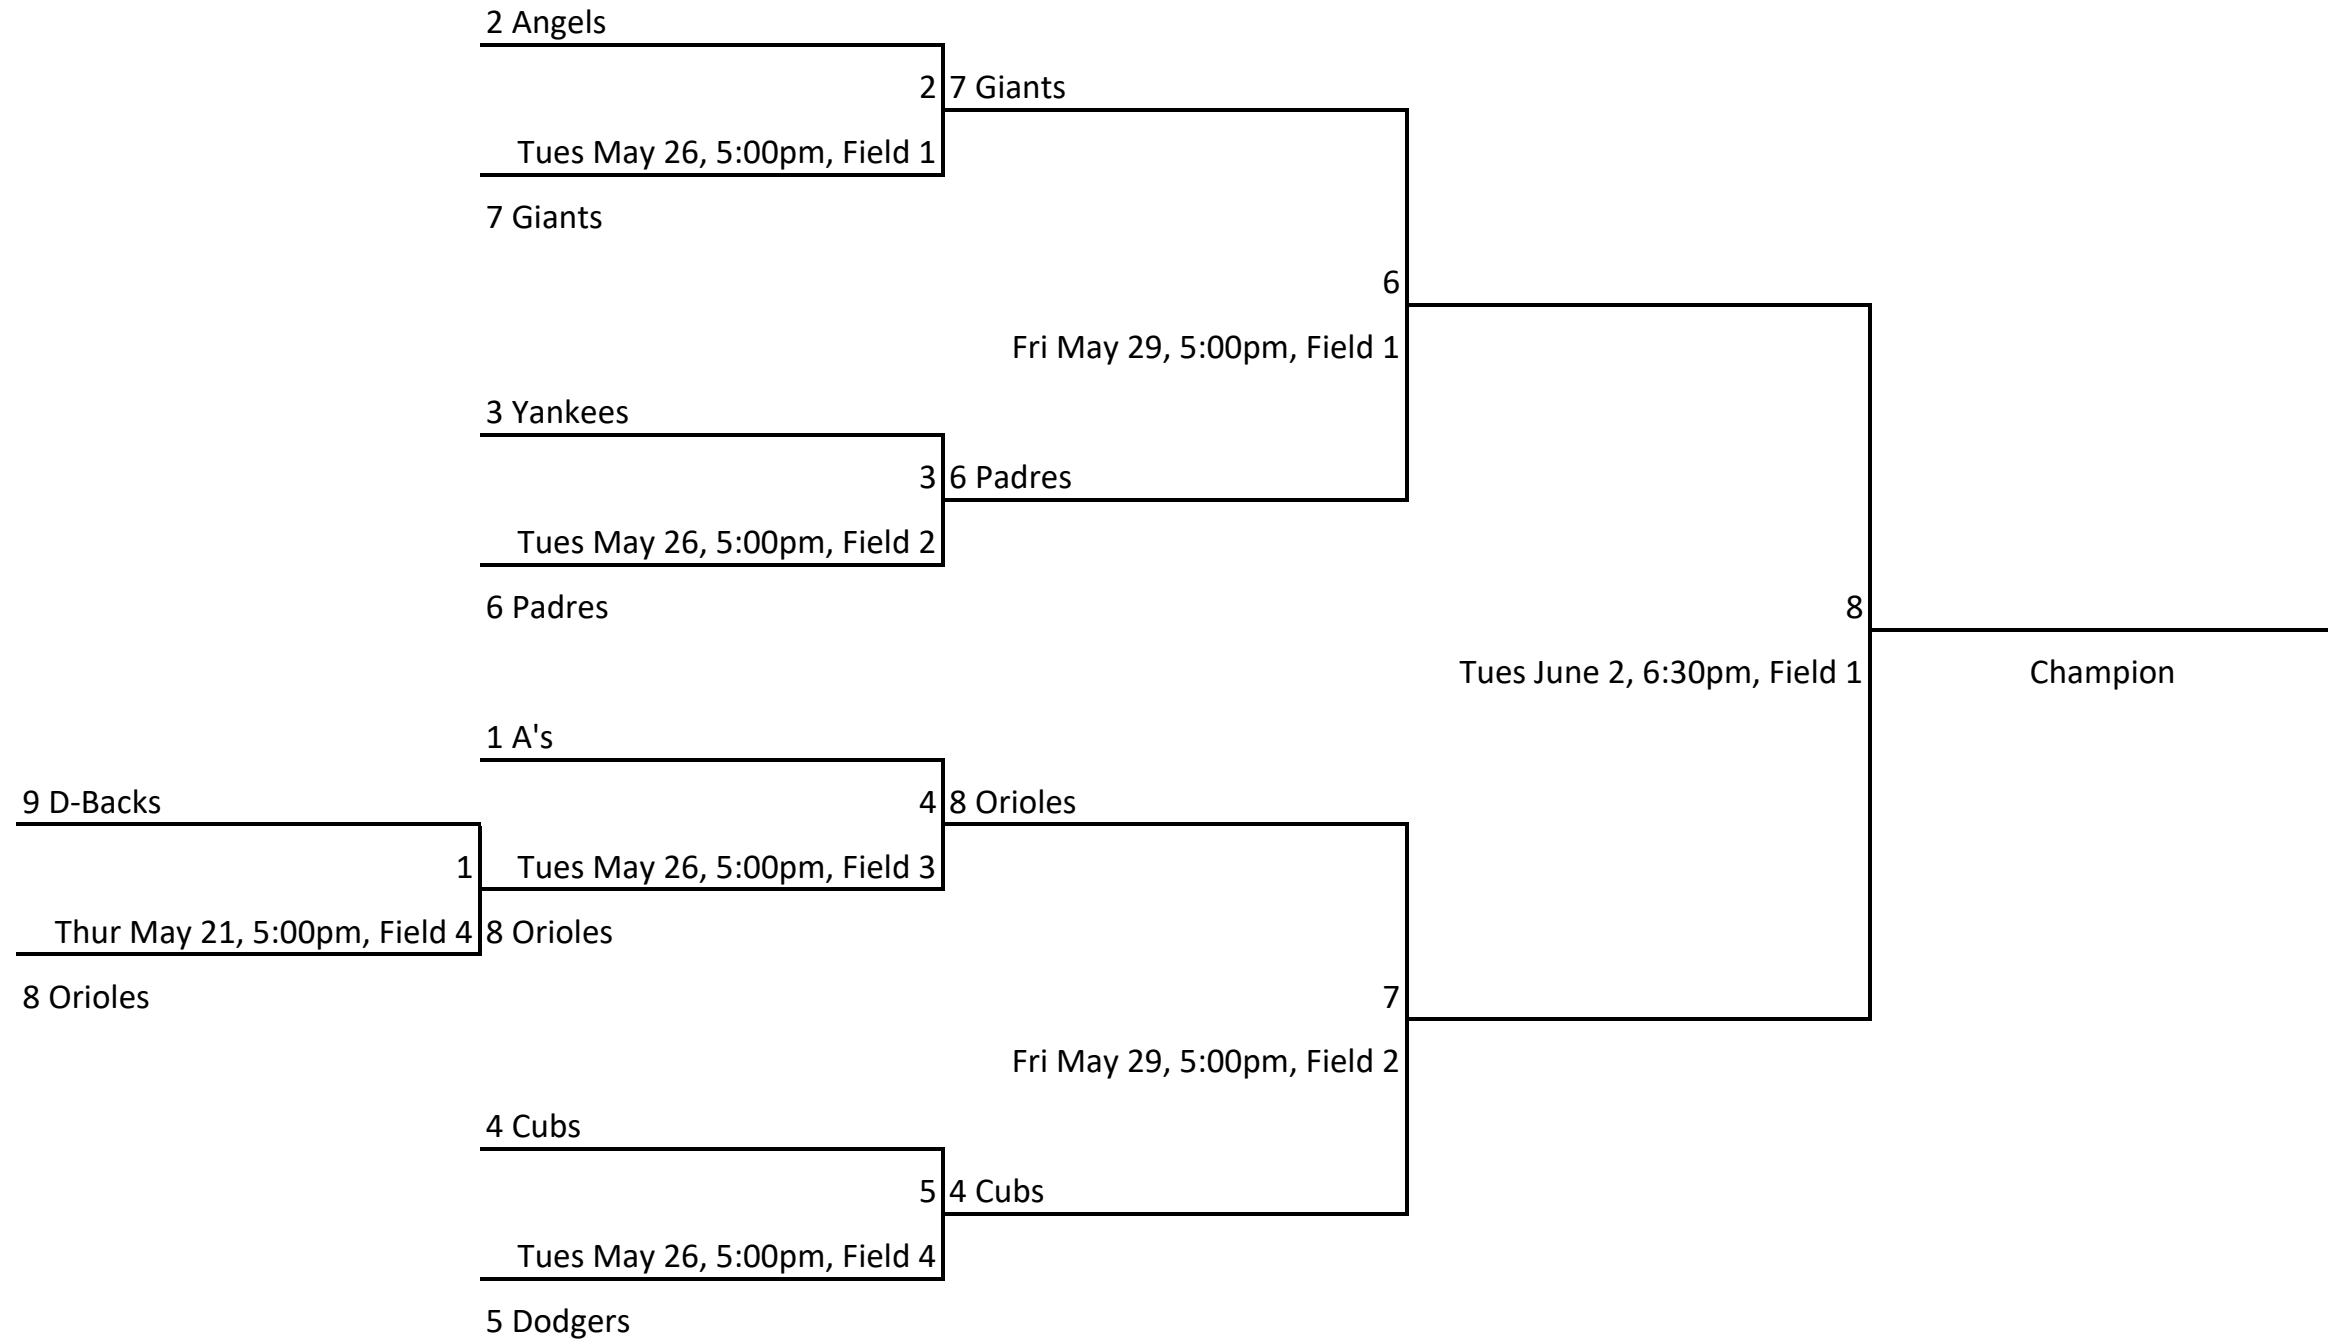

Washoe Little League Majors Baseball

Washoe Little League AAA Baseball

Washoe Little League AA Baseball

Washoe Little League Juniors Baseball

Washoe Little League Majors Softball

Washoe Little League Minors Softball