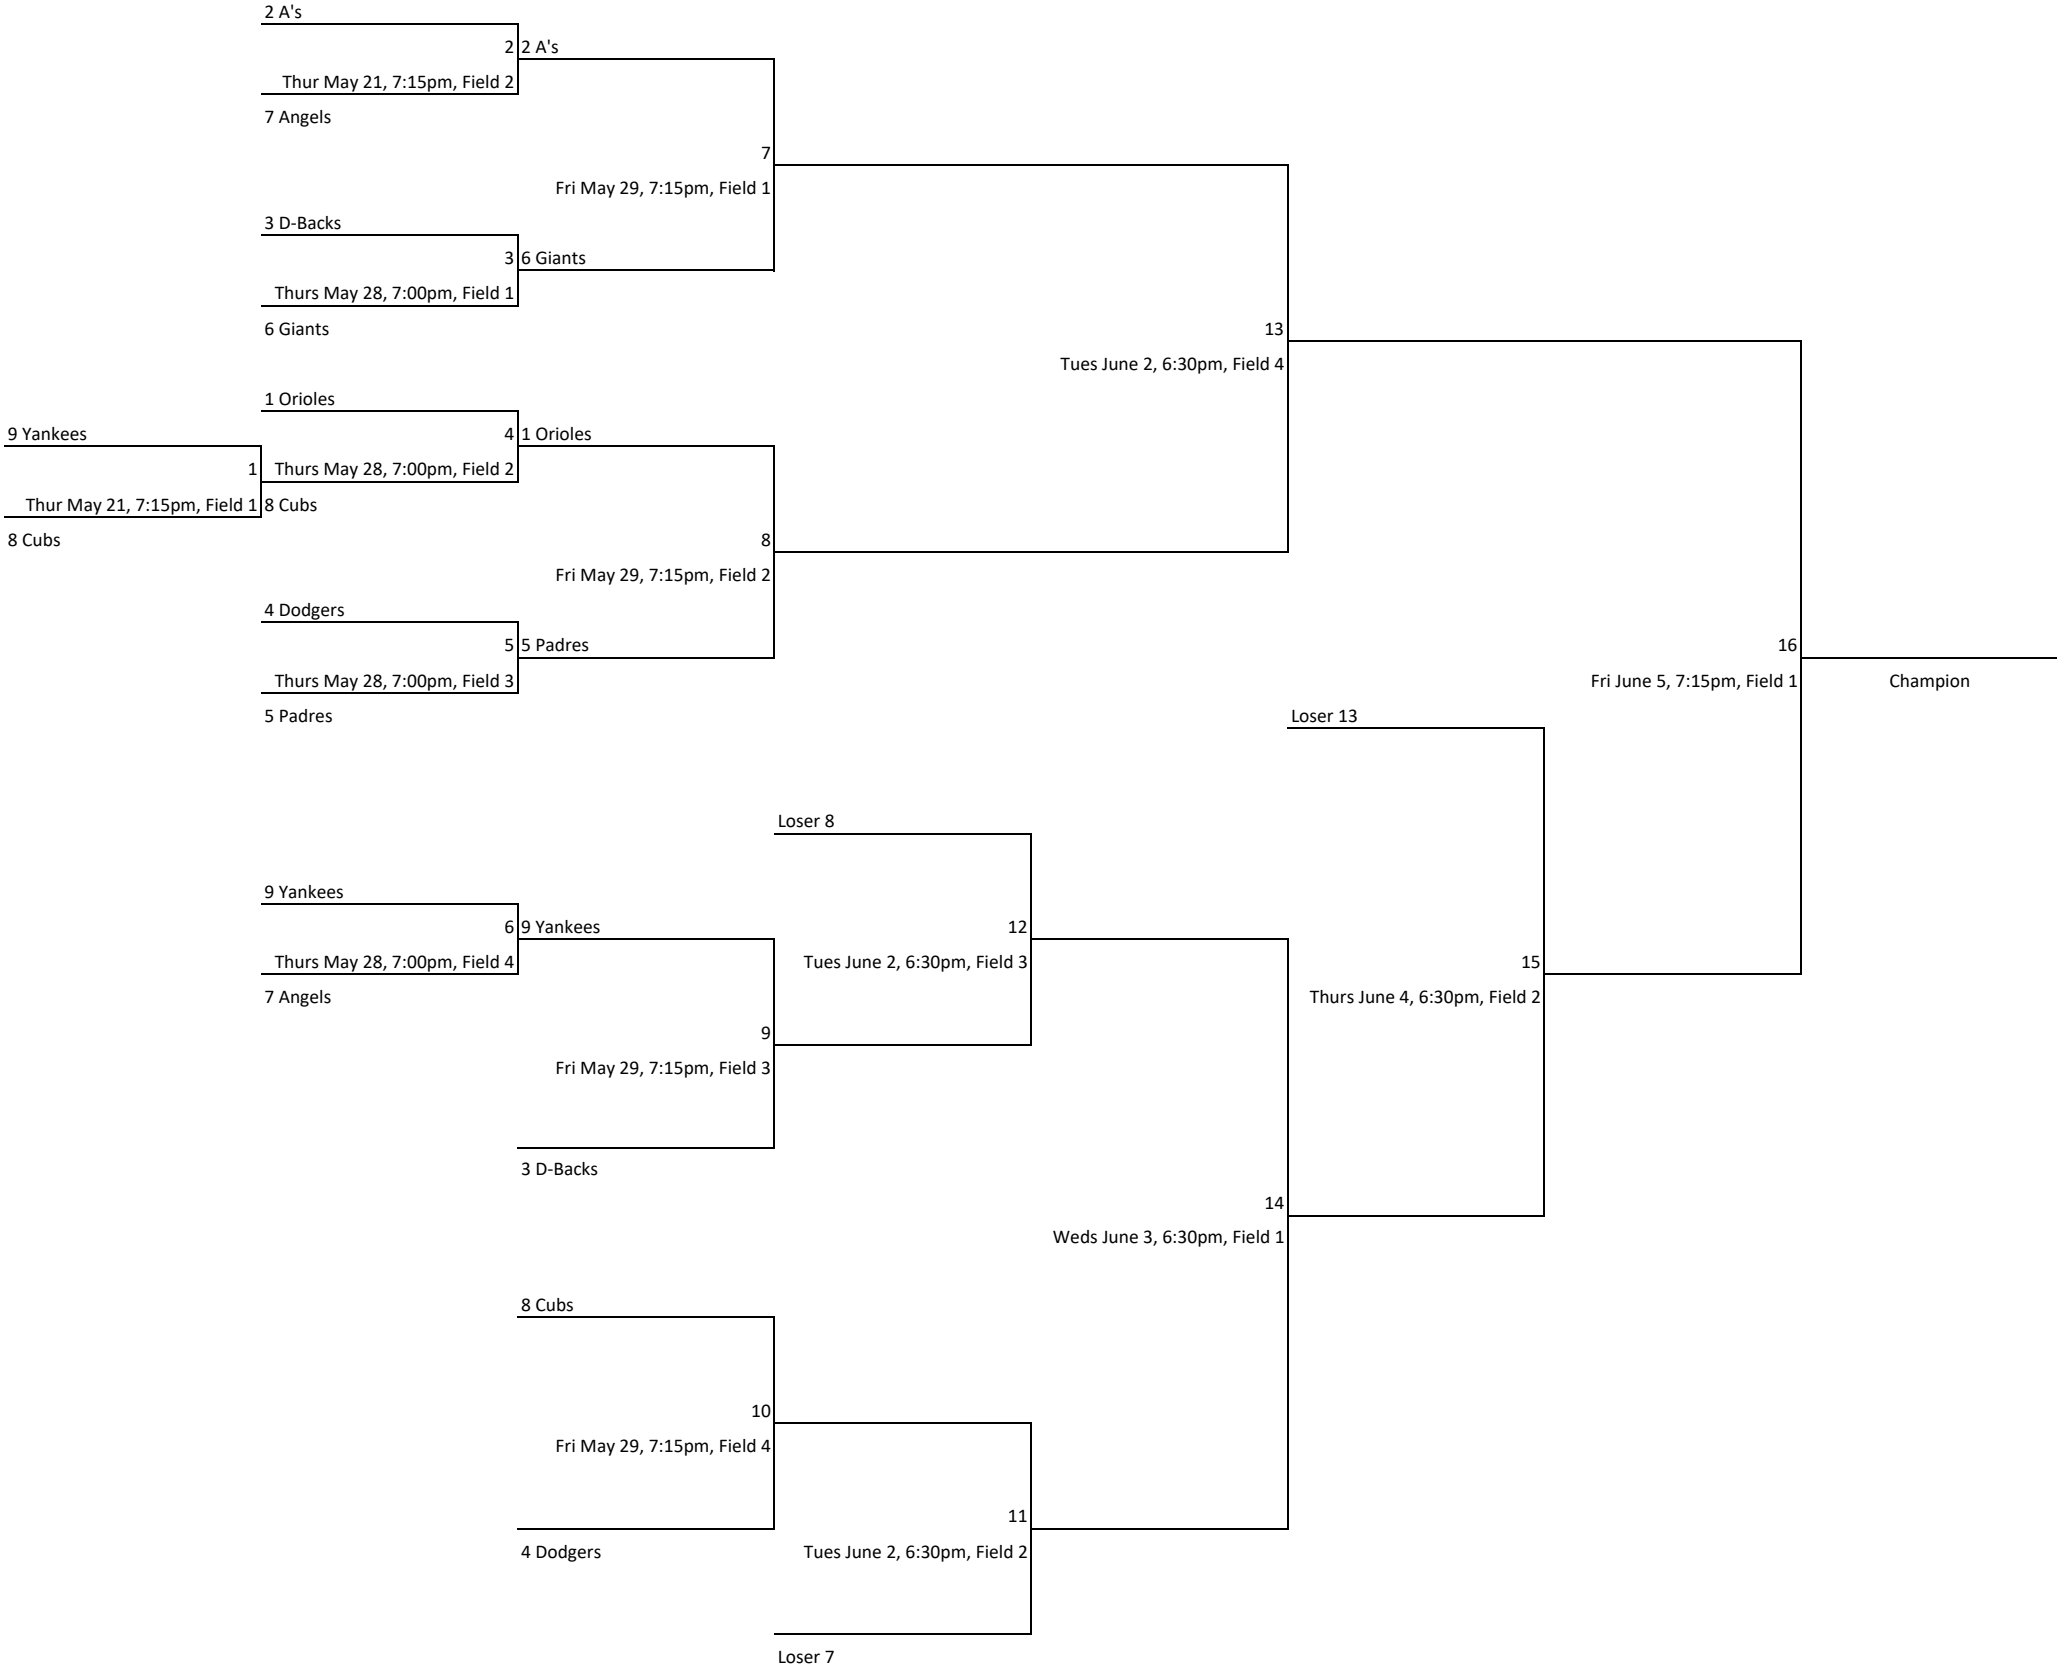

Washoe Little League Majors Baseball

Washoe Little League AAA Baseball

Washoe Little League AA Baseball

Washoe Little League Juniors Baseball

Washoe Little League Majors Softball

Washoe Little League Minors Softball