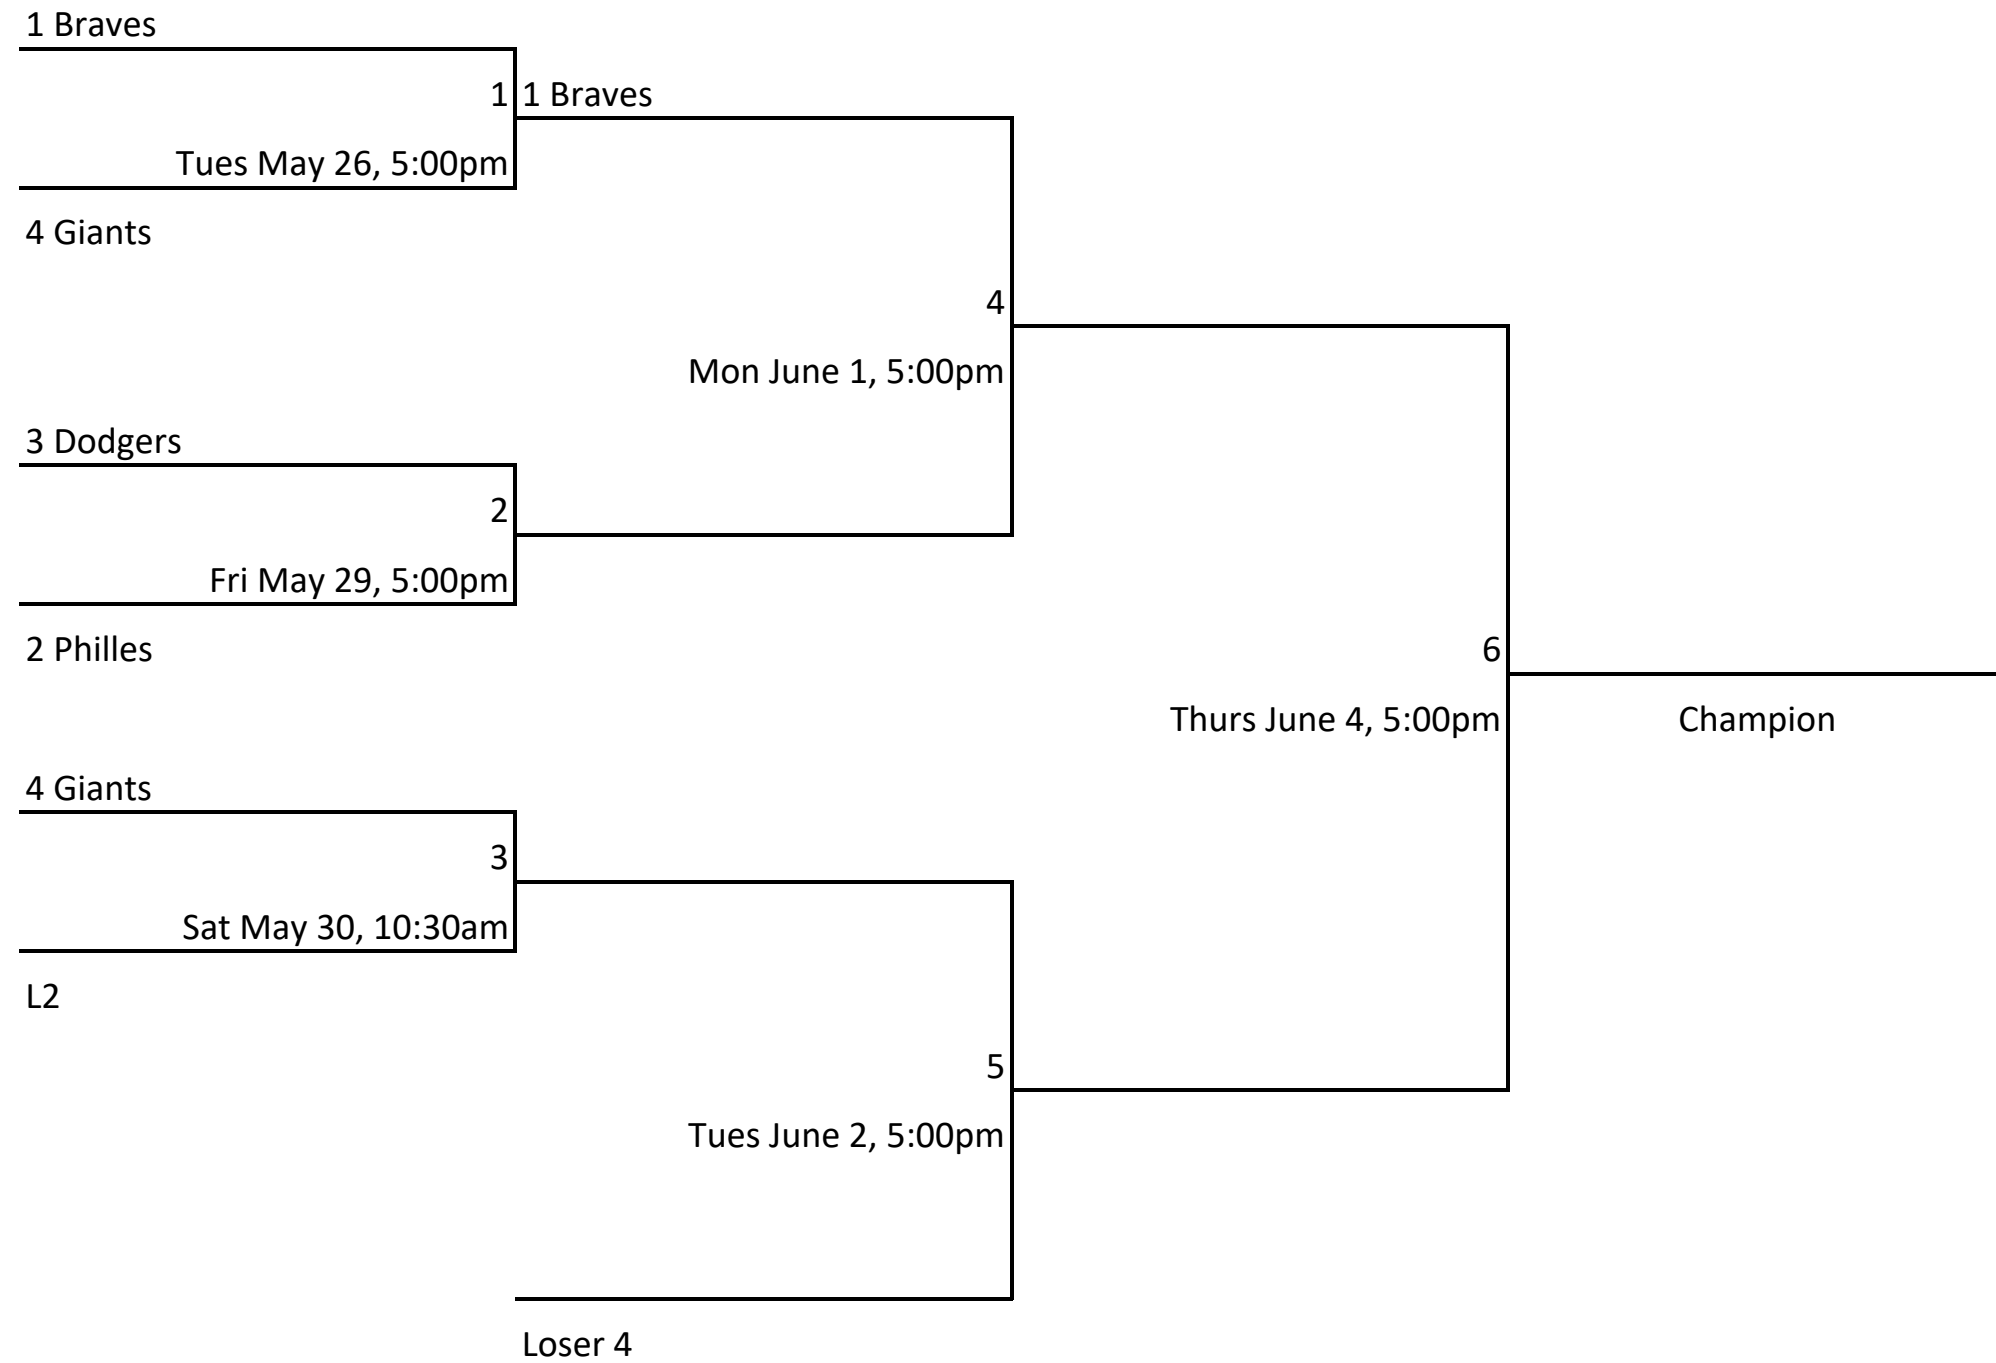

Washoe Little League Majors Baseball

Washoe Little League AAA Baseball

Washoe Little League AA Baseball

Washoe Little League Juniors Baseball

Washoe Little League Majors Softball

Washoe Little League Minors Softball