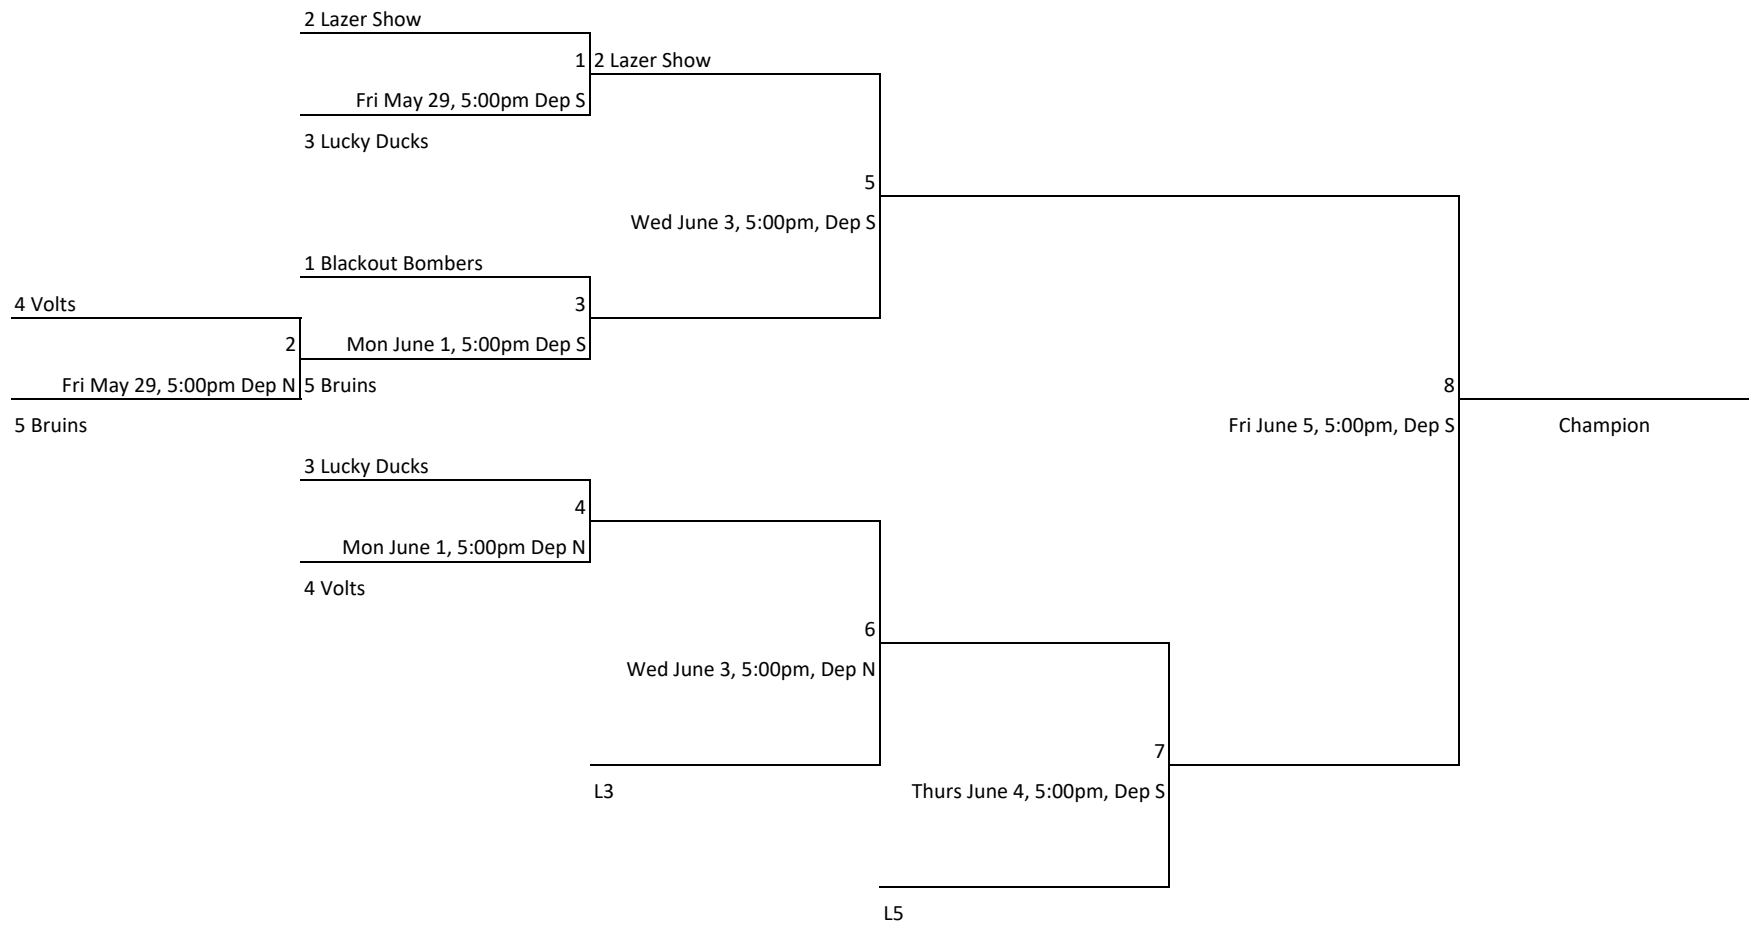

Washoe Little League Majors Baseball

Washoe Little League AAA Baseball

Washoe Little League AA Baseball

Washoe Little League Juniors Baseball

Washoe Little League Majors Softball

Washoe Little League Minors Softball