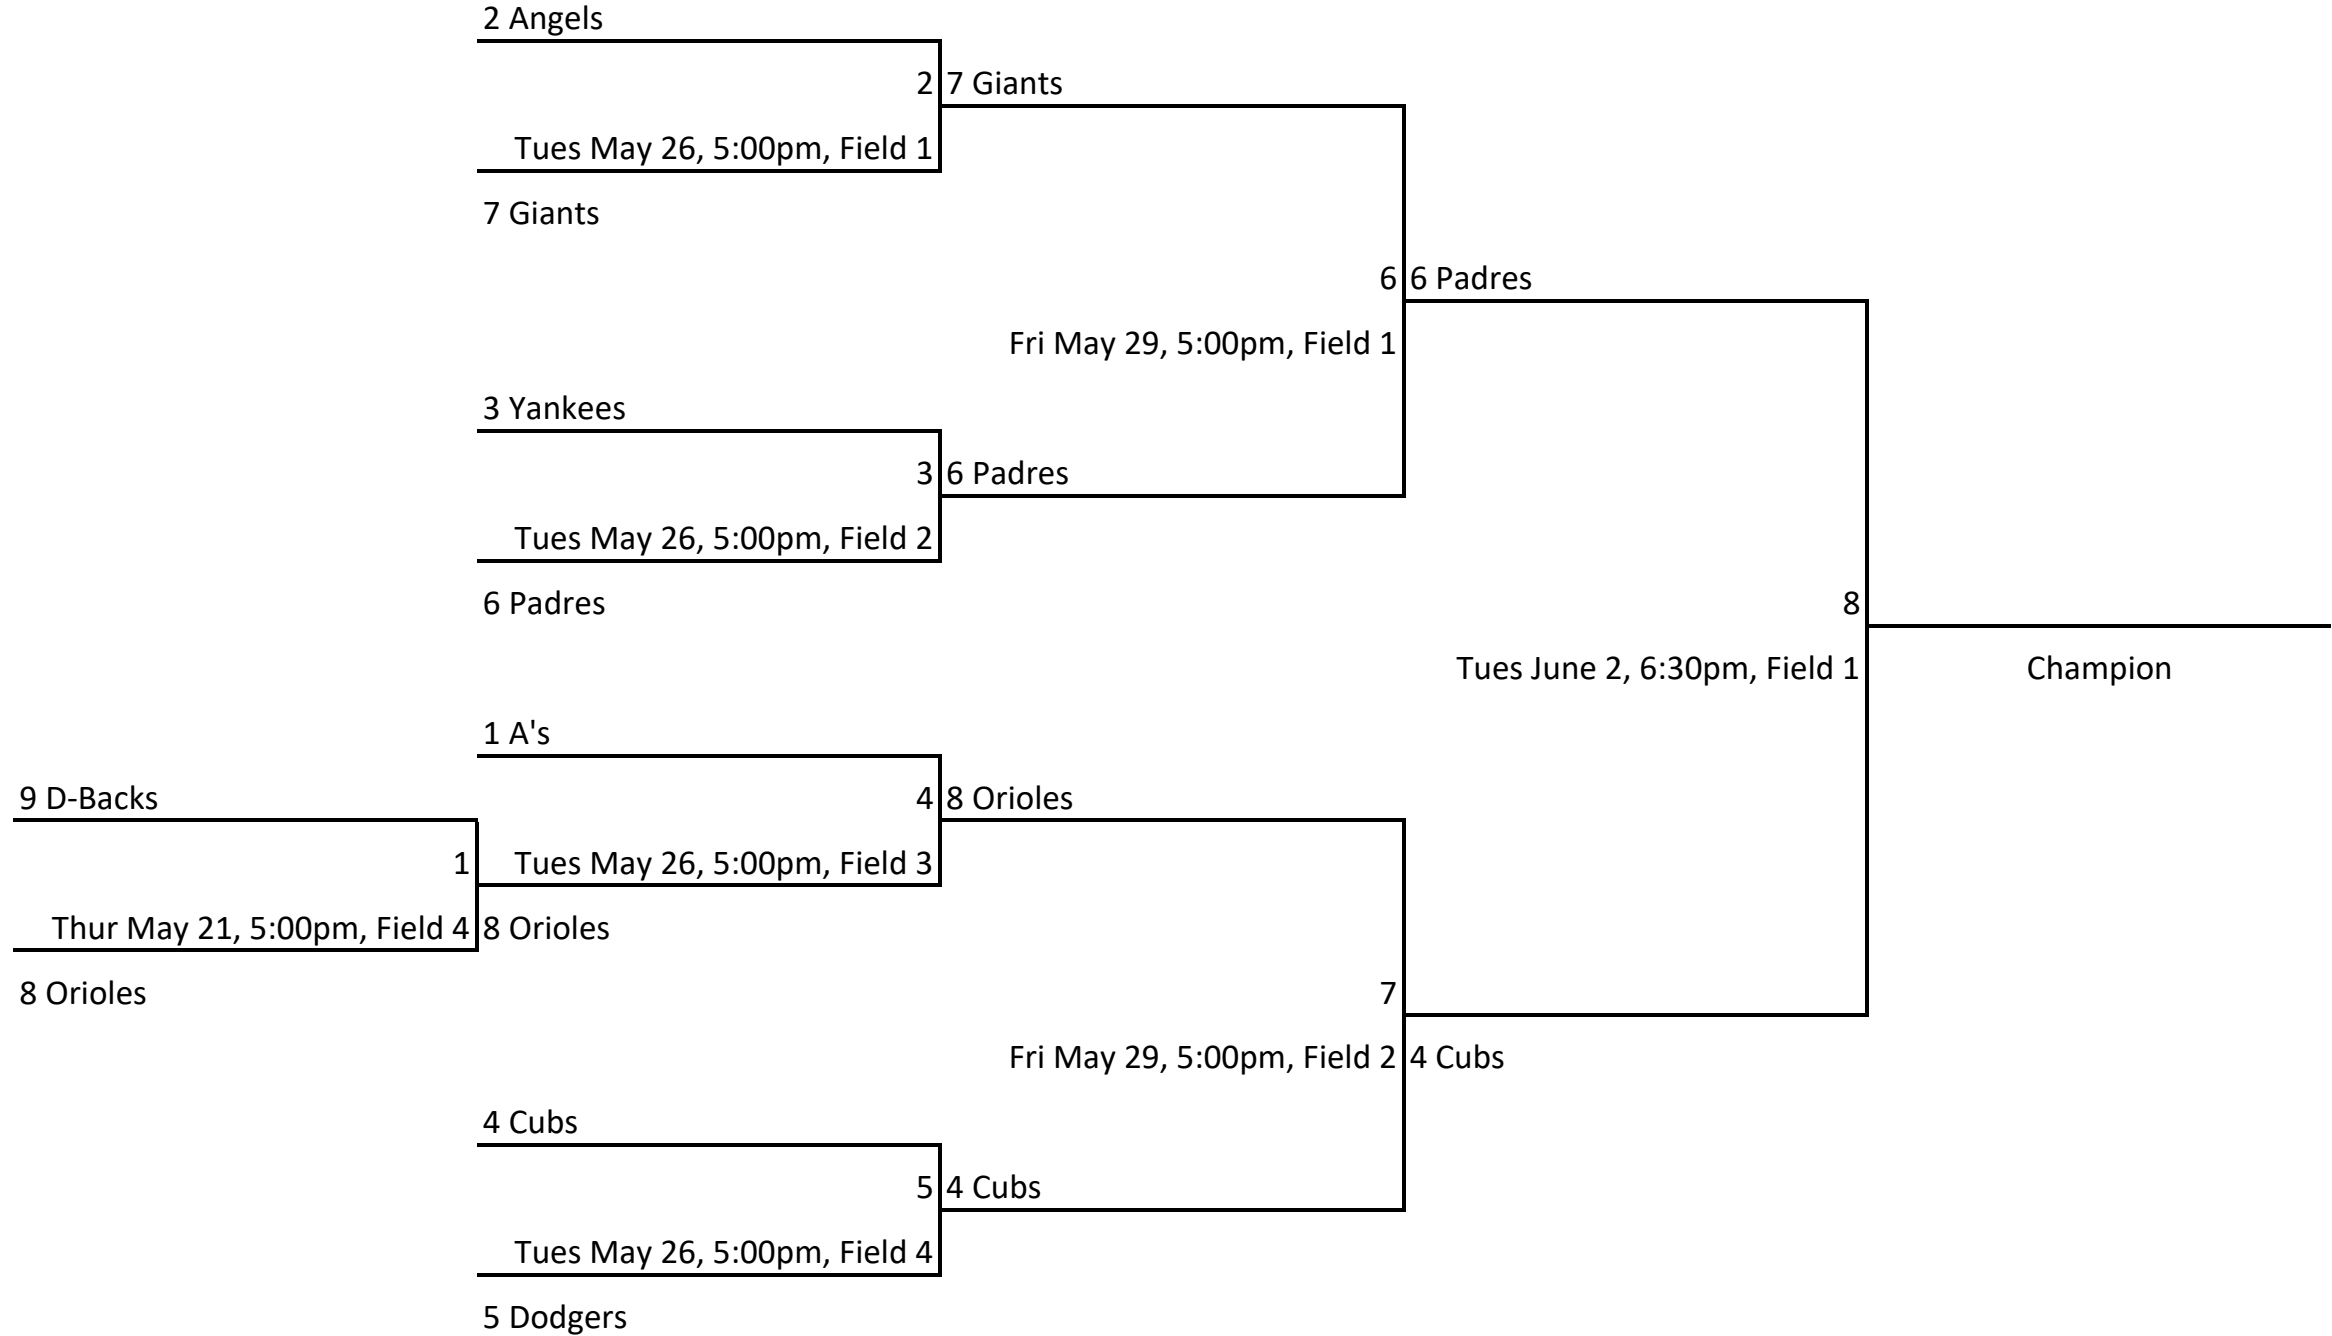

Washoe Little League Majors Baseball

Washoe Little League AAA Baseball

Washoe Little League AA Baseball

Washoe Little League Juniors Baseball

Washoe Little League Majors Softball

Washoe Little League Minors Softball