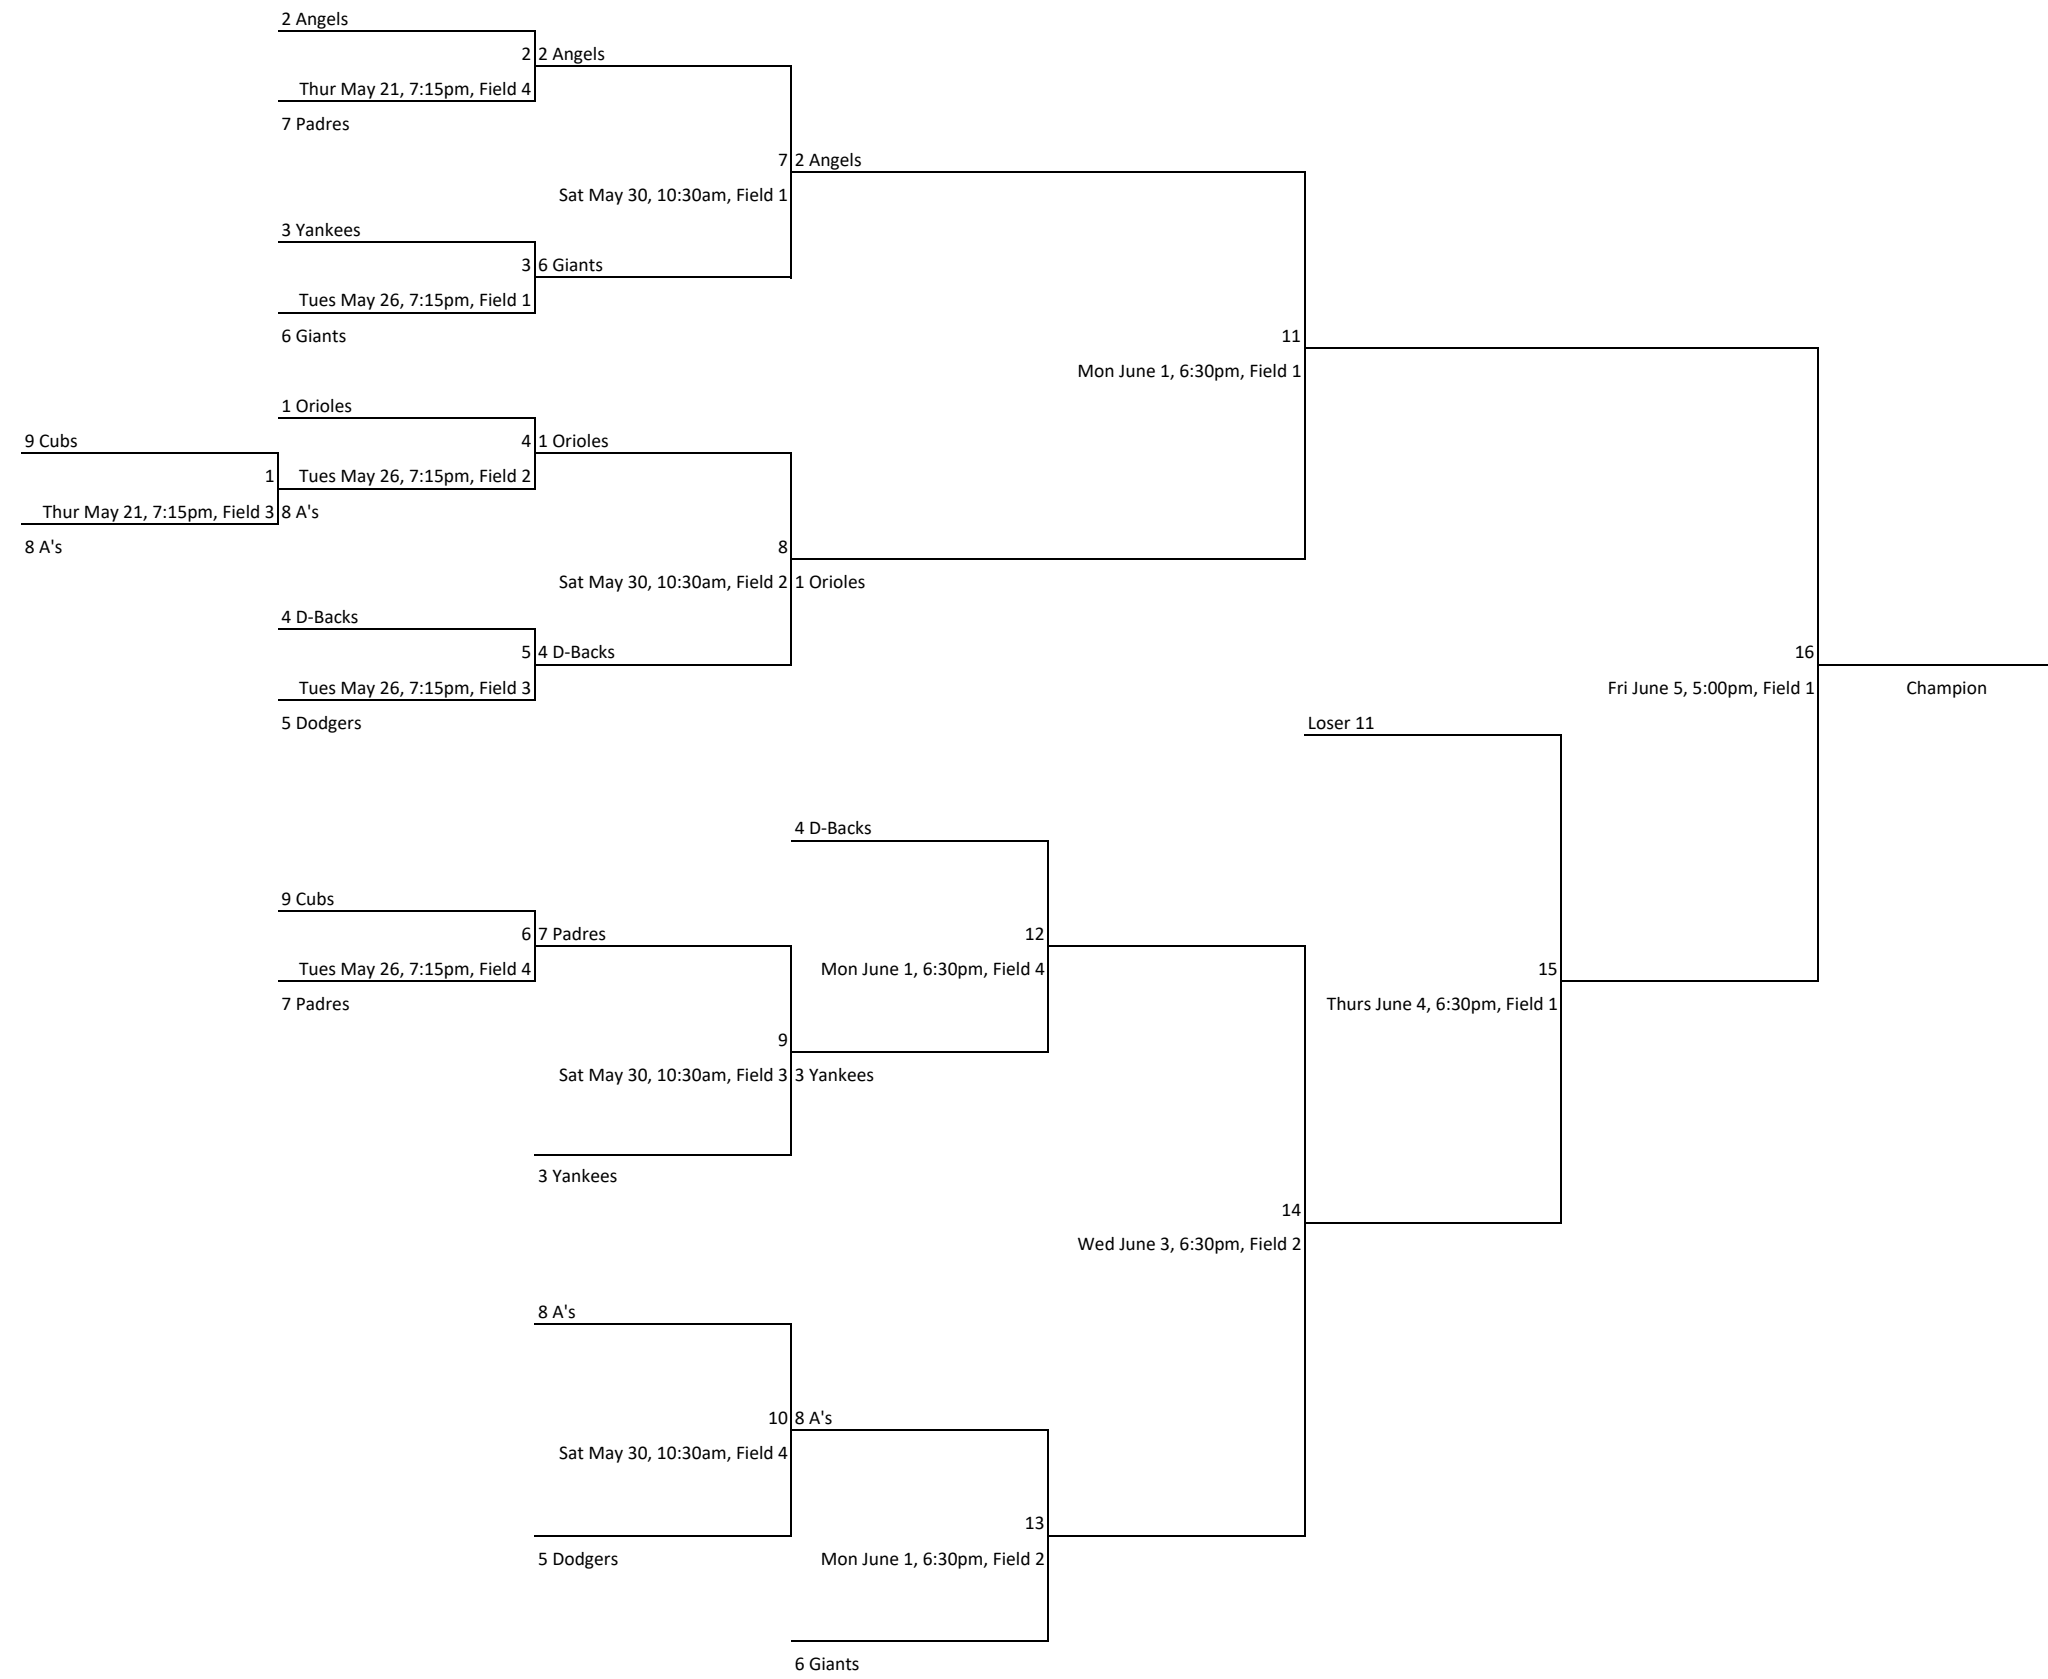

Washoe Little League Majors Baseball

Washoe Little League AAA Baseball

Washoe Little League AA Baseball

Washoe Little League Juniors Baseball

Washoe Little League Majors Softball

Washoe Little League Minors Softball