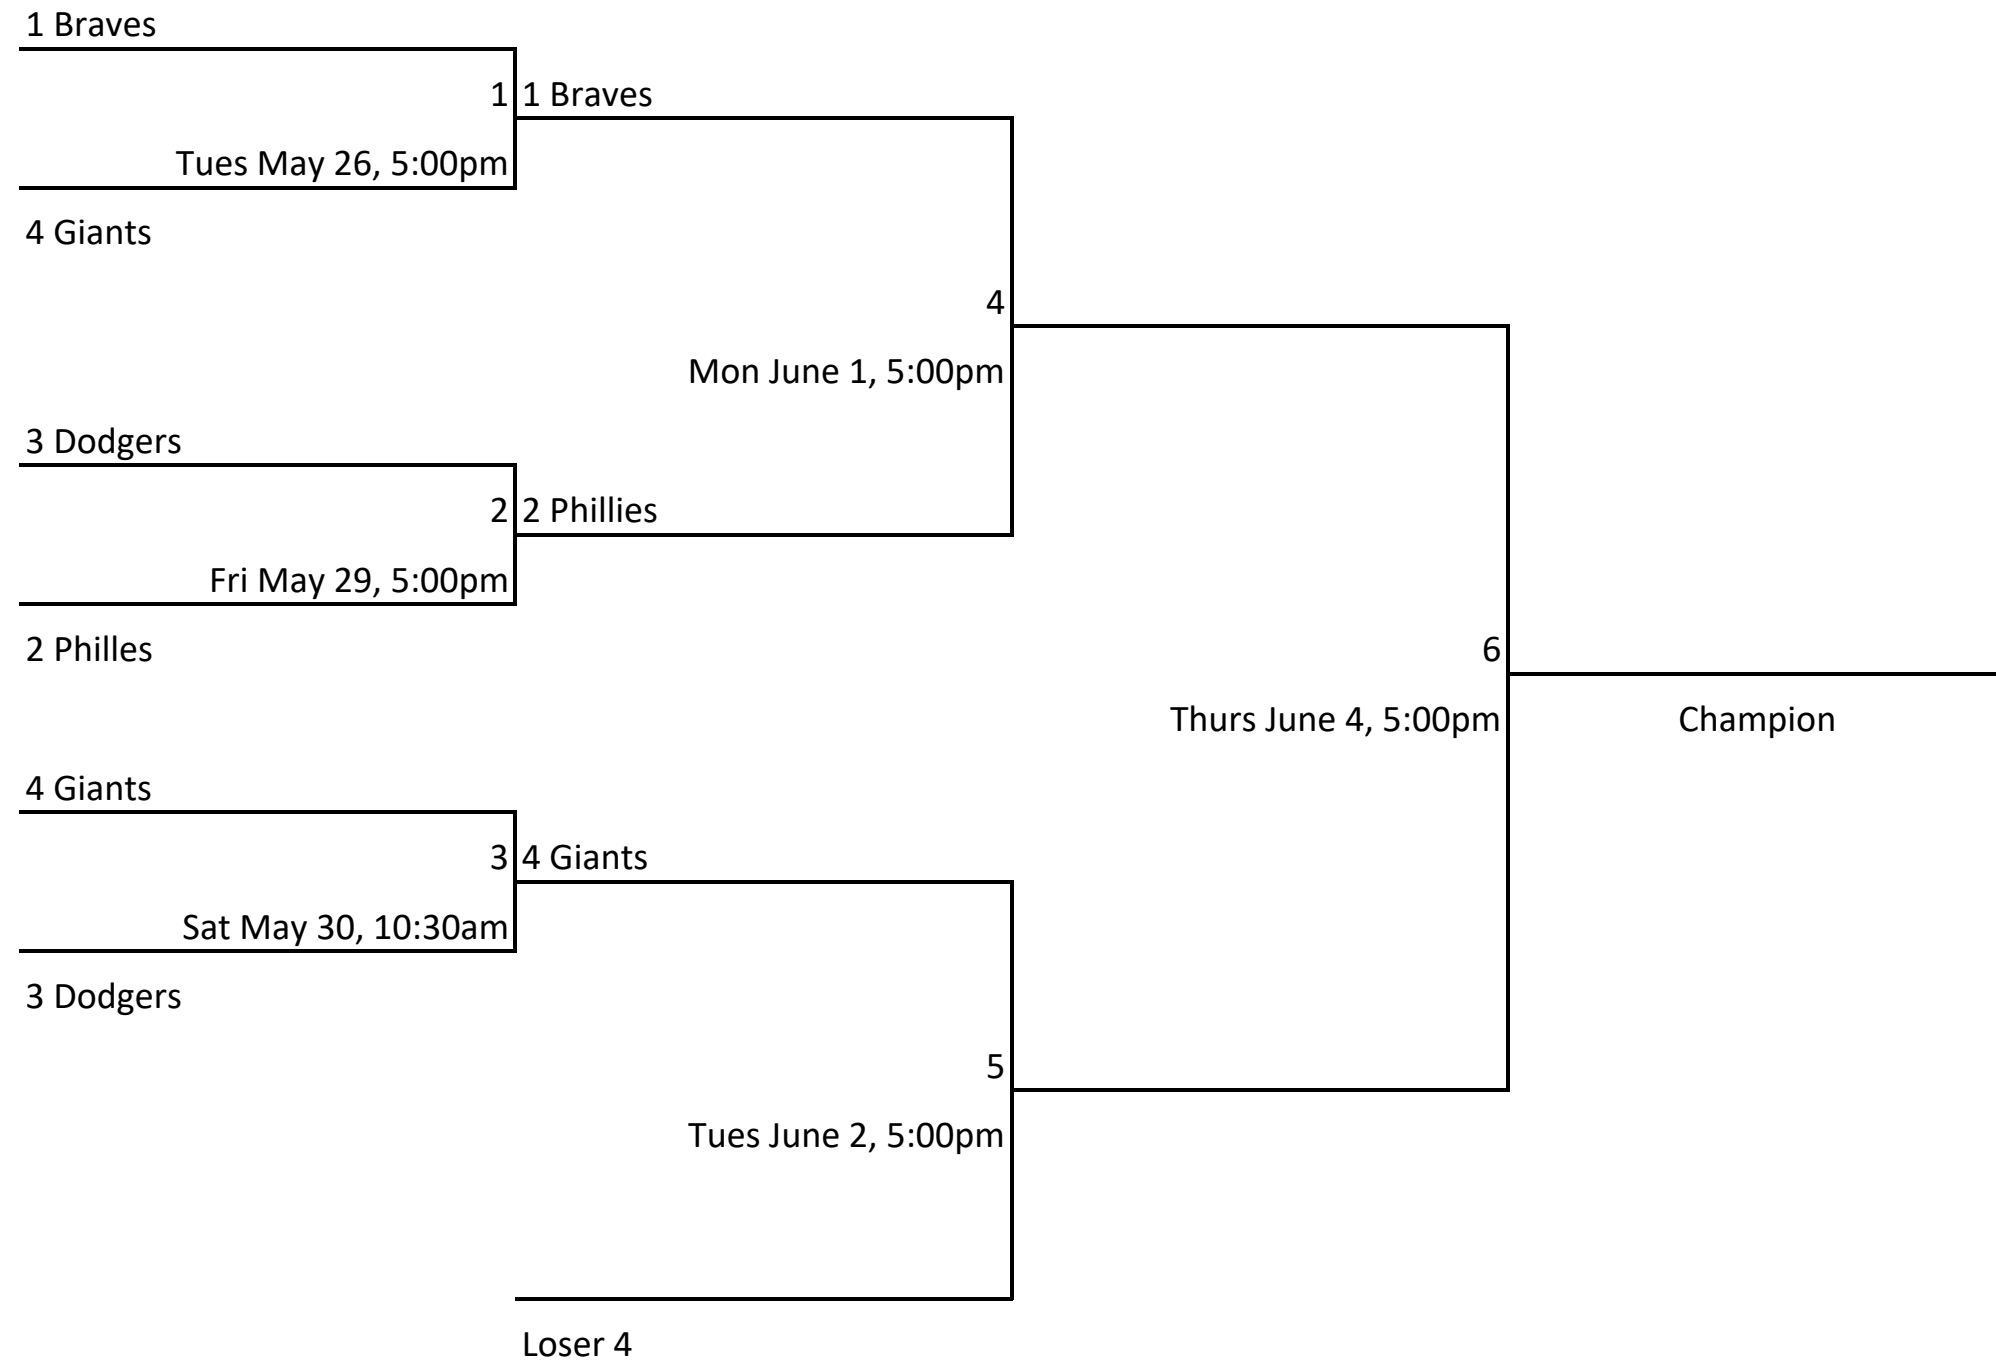

Washoe Little League Majors Baseball

Washoe Little League AAA Baseball

Washoe Little League AA Baseball

Washoe Little League Juniors Baseball

Washoe Little League Majors Softball

Washoe Little League Minors Softball