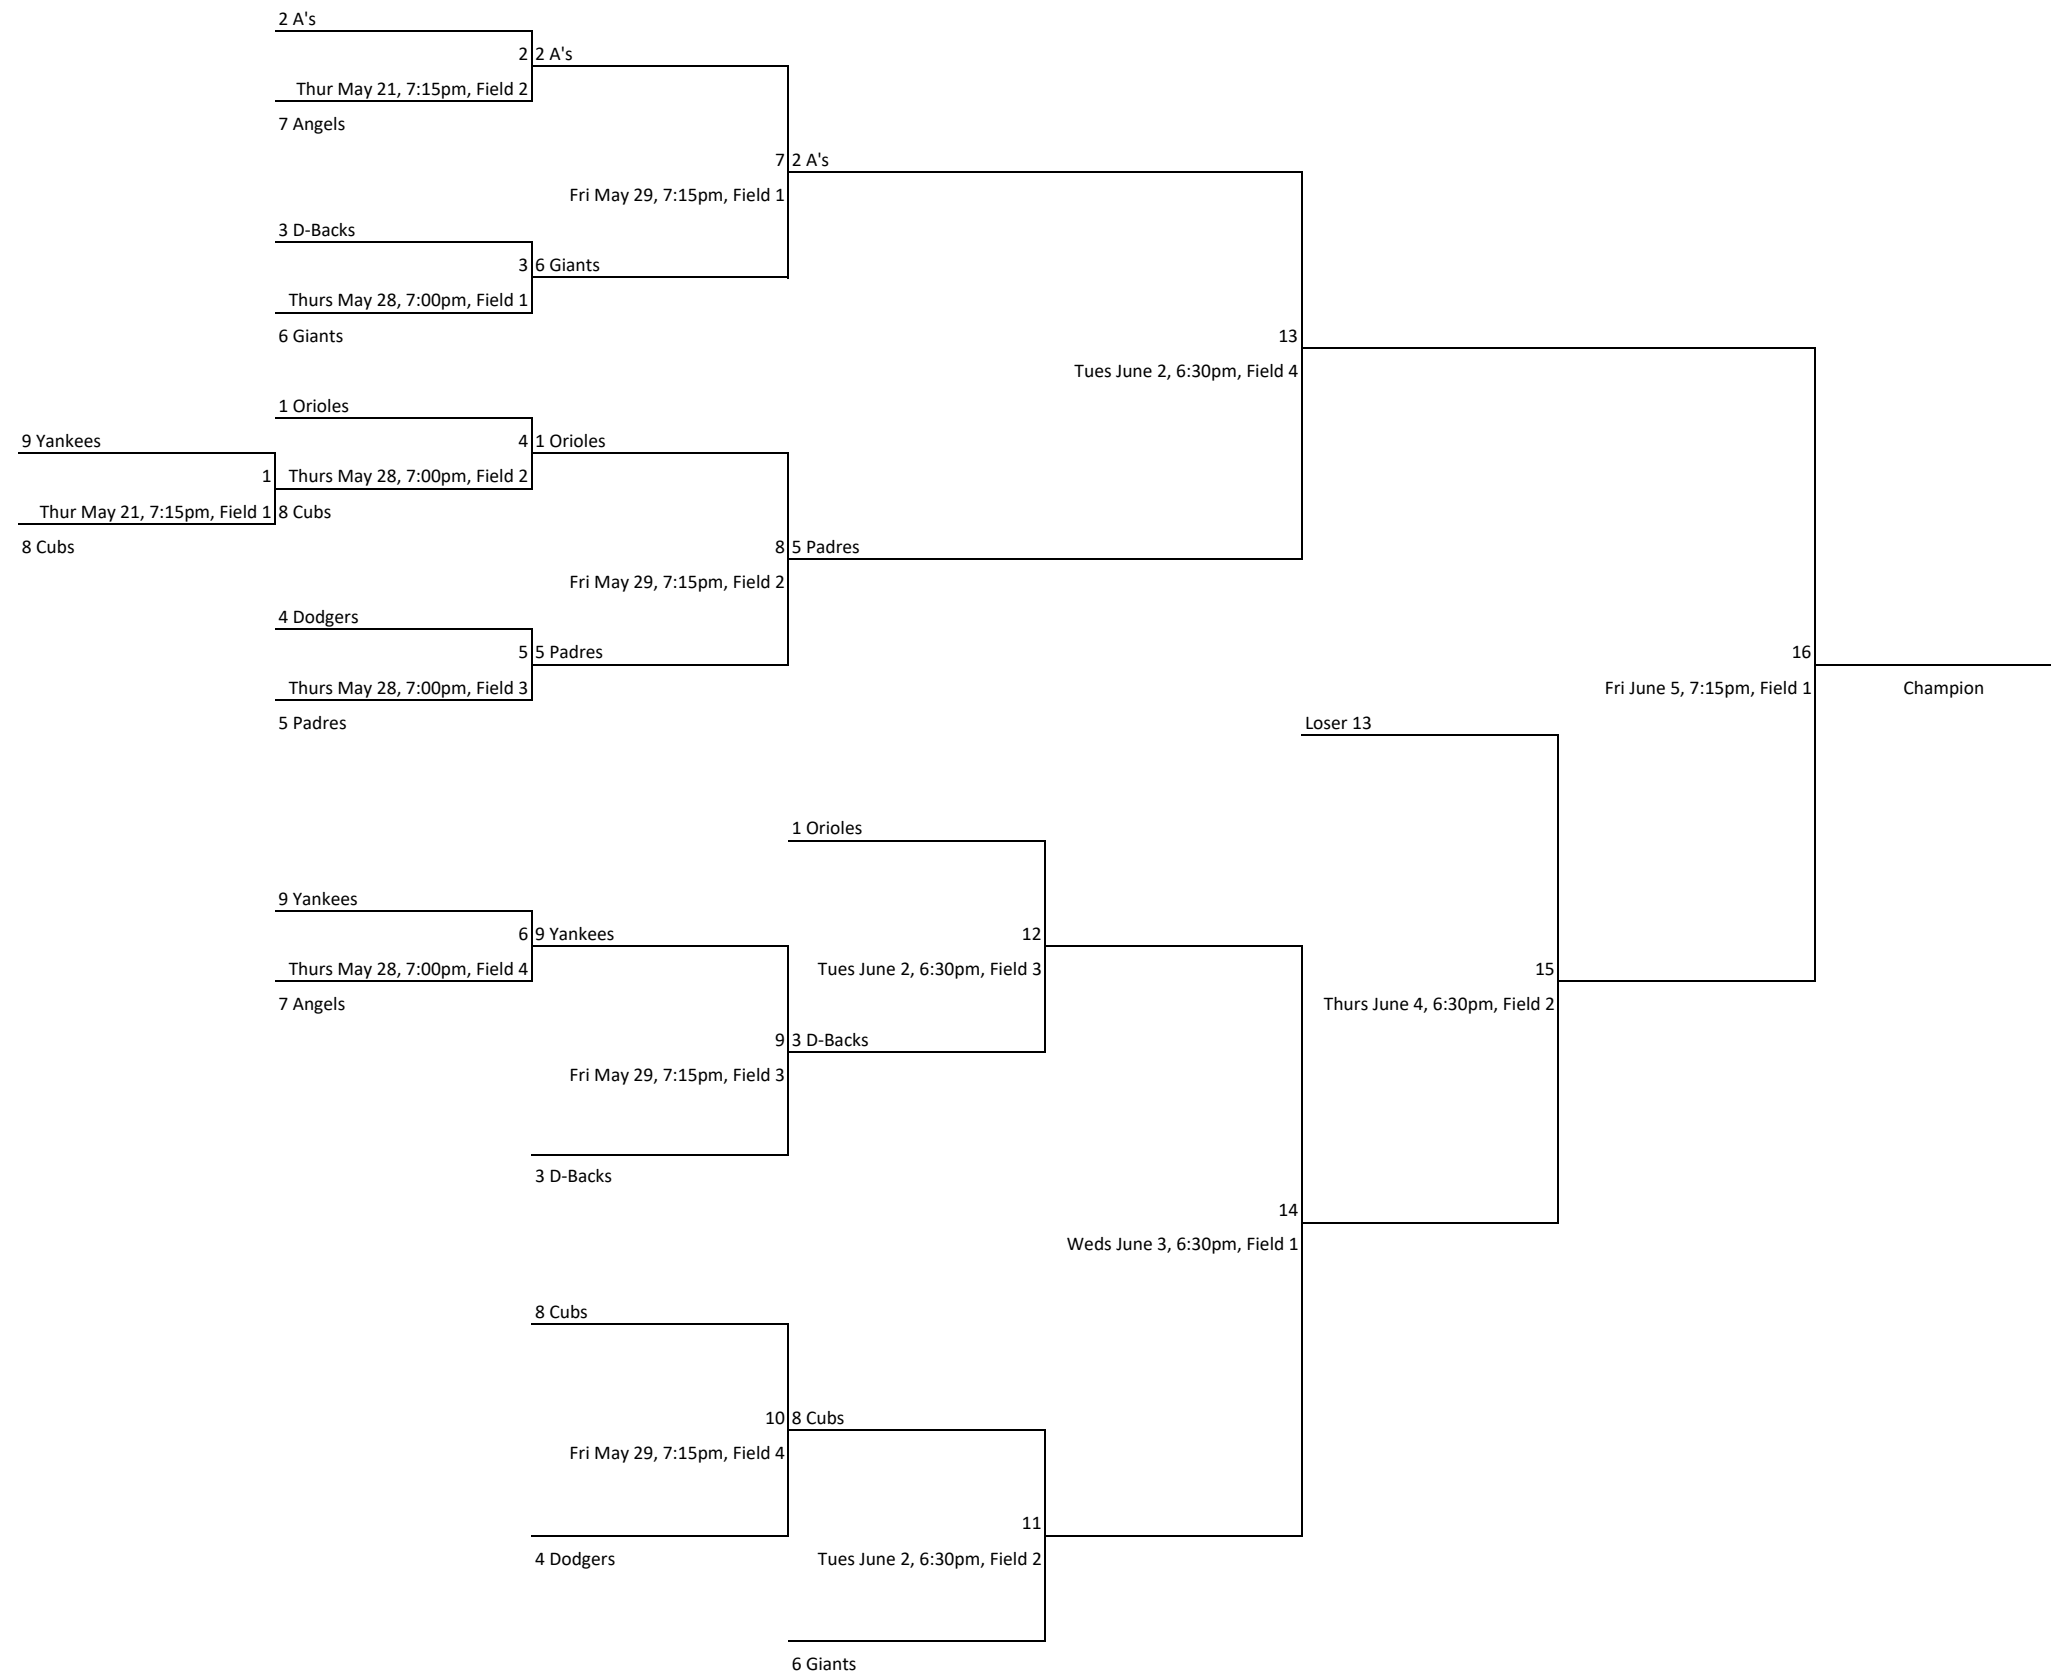

Washoe Little League Majors Baseball

Washoe Little League AAA Baseball

Washoe Little League AA Baseball

Washoe Little League Juniors Baseball

Washoe Little League Majors Softball

Washoe Little League Minors Softball